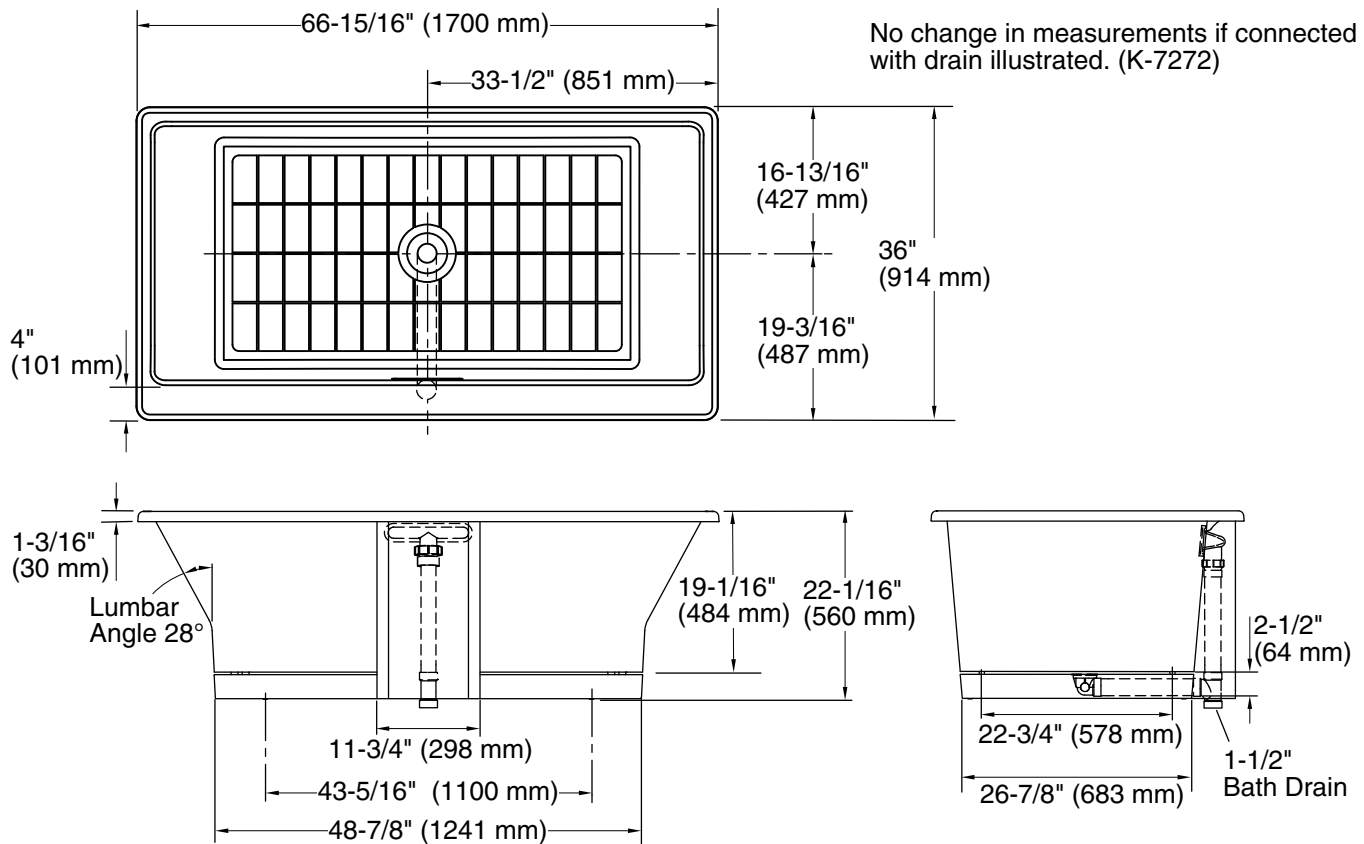

KOHLER® Enameled Cast Iron Bath and Shower Base Lifetime Limited Warranty

See website for detailed warranty information.

Technical Information

All product dimensions are nominal.

Drain location:	Center
Basin area, bottom:	49" x 26-1/2" (1245 mm x 673 mm)
Basin area, top:	62-1/2" x 29-1/4" (1588 mm x 743 mm)
Weight:	435 lbs (197.3 kg)
Minimum floor load:	73 lbs/ft ² (356.4 kg/m ²)
Water depth:	15-1/4" (387 mm)
Water capacity:	90 gal (340.7 L)

Notes

Measure your actual product for rough-in details.

Install this product according to the installation instructions.

The hot water supply should be 70% of the capacity of the bath or greater. Installations will vary.