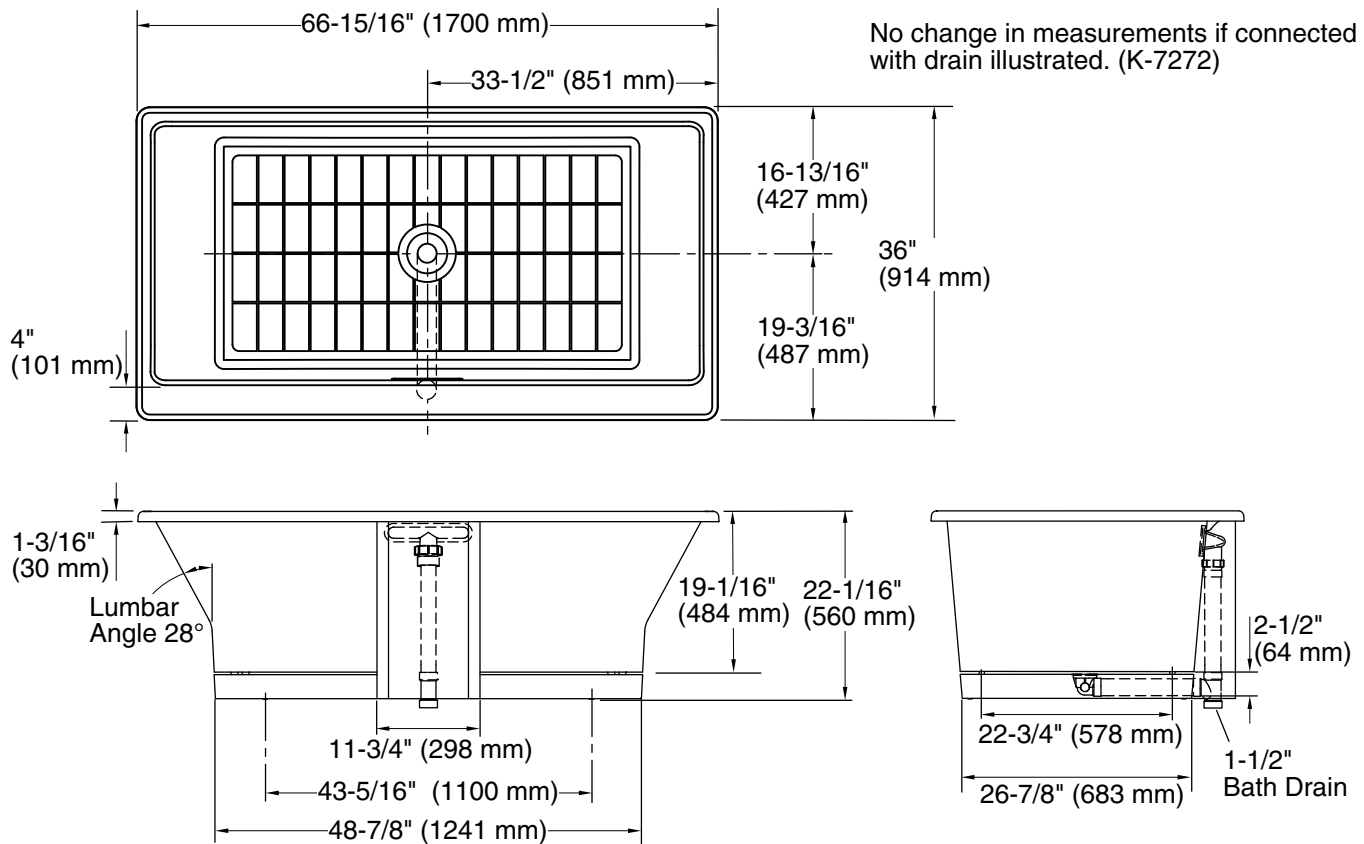

## Technical Information

All product dimensions are nominal.

Drain location:	Center
Basin area, bottom:	49" x 26-1/2" (1245 mm x 673 mm)
Basin area, top:	62-1/2" x 29-1/4" (1588 mm x 743 mm)
Weight:	435 lbs (197.3 kg)
Minimum floor load:	73 lbs/ft <sup>2</sup> (356.4 kg/m <sup>2</sup> )
Water depth:	15-1/4" (387 mm)
Water capacity:	90 gal (340.7 L)