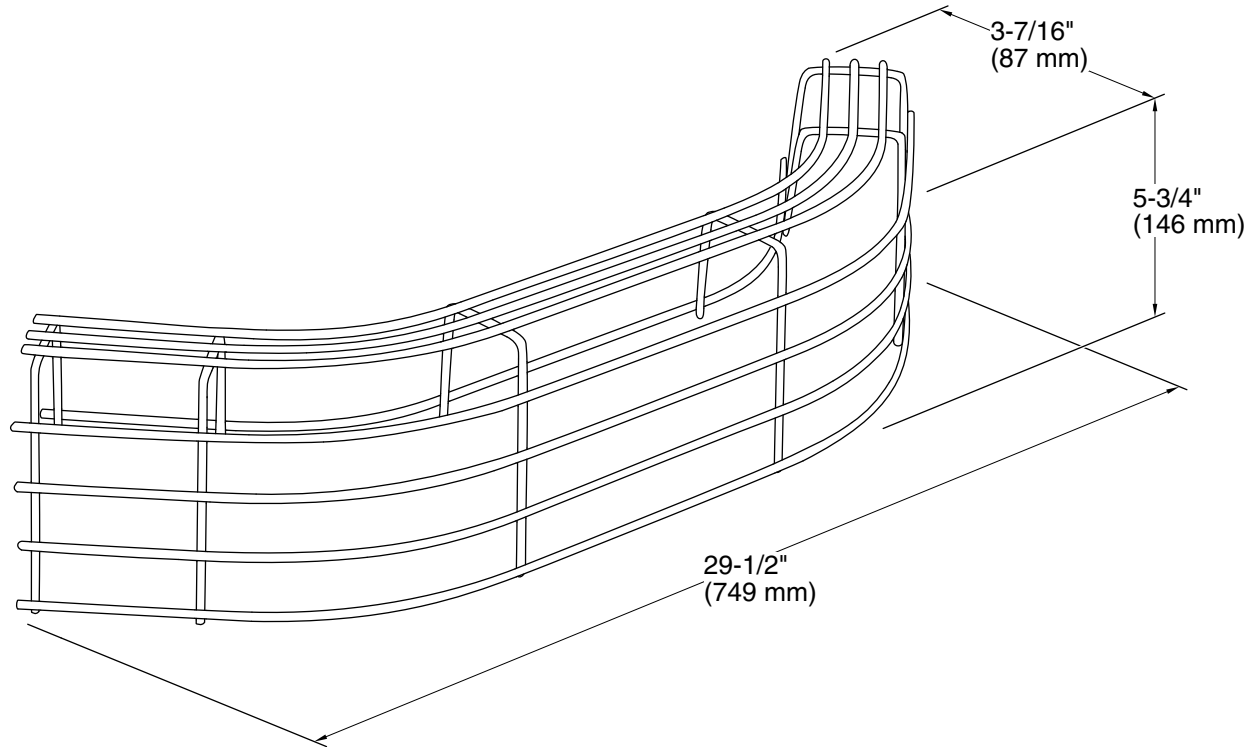

Whitby™
Sink Rim Guard
K-8940

Features

- Durable coated wire construction
- For use with the K-6710 Whitby service sink

Recommended Products/Accessories

K-23729 Stainless steel cleaner

Codes/Standards

None Applicable

**KOHLER® One-Year Limited
Warranty**

See website for detailed warranty information.

Technical Information

All product dimensions are nominal.

Material: Stainless Steel