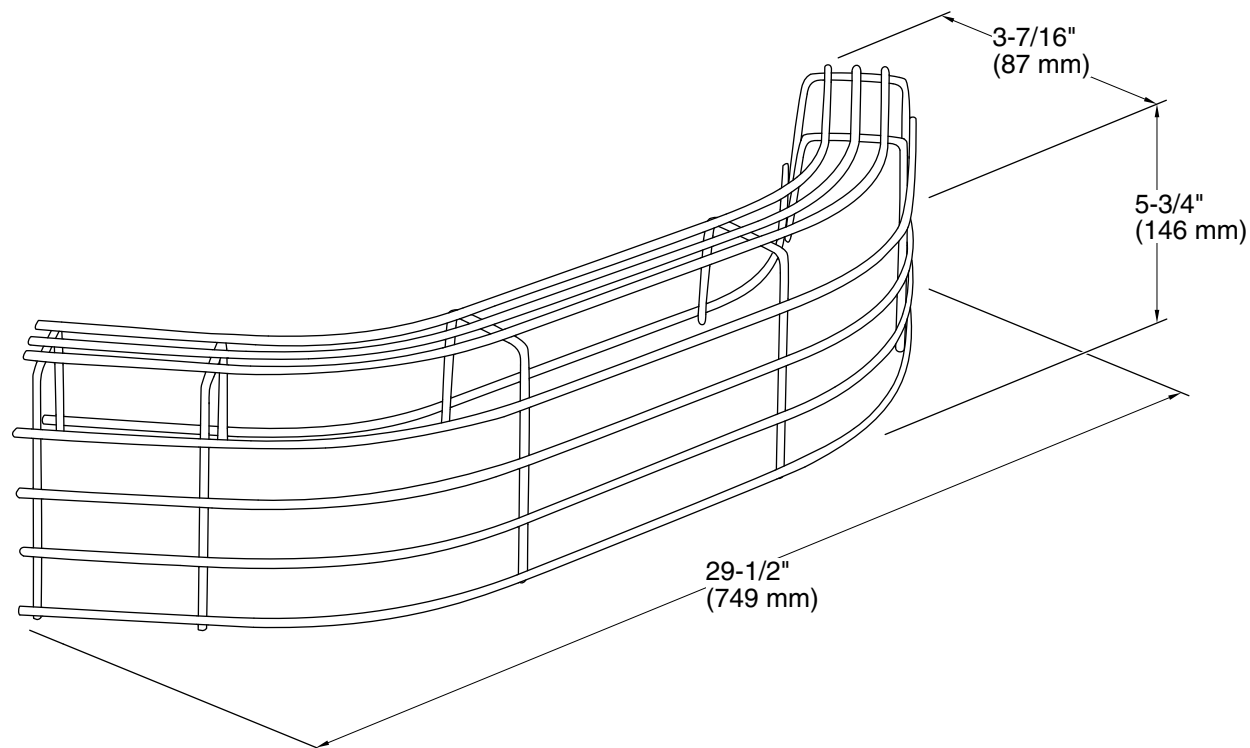

Whitby™
Sink Rim Guard
K-8940

Features

- Durable coated wire construction
- For use with the K-6710 Whitby service sink

Recommended Products/Accessories

K-23729 Stainless steel cleaner

Codes/Standards

None Applicable

**KOHLER® One-Year Limited
Warranty**

See website for detailed warranty information.

Technical Information

All product dimensions are nominal.

Material: Stainless Steel