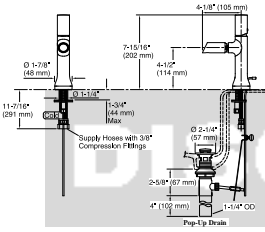

DISCONTINUED This product has been discontinued.

Technical Information

All product dimensions are nominal.

Drain included: Yes

Notes

Install this product according to the installation instructions.

DISCONTINUED This product has been discontinued.

DISCONTINUED This product has been discontinued.