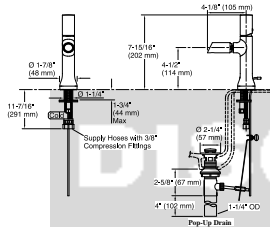

DISCONTINUED This product has been discontinued.

Technical Information

All product dimensions are nominal.

Drain included: Yes

Notes

Install this product according to the installation instructions.

DISCONTINUED This product has been discontinued.

DISCONTINUED This product has been discontinued.