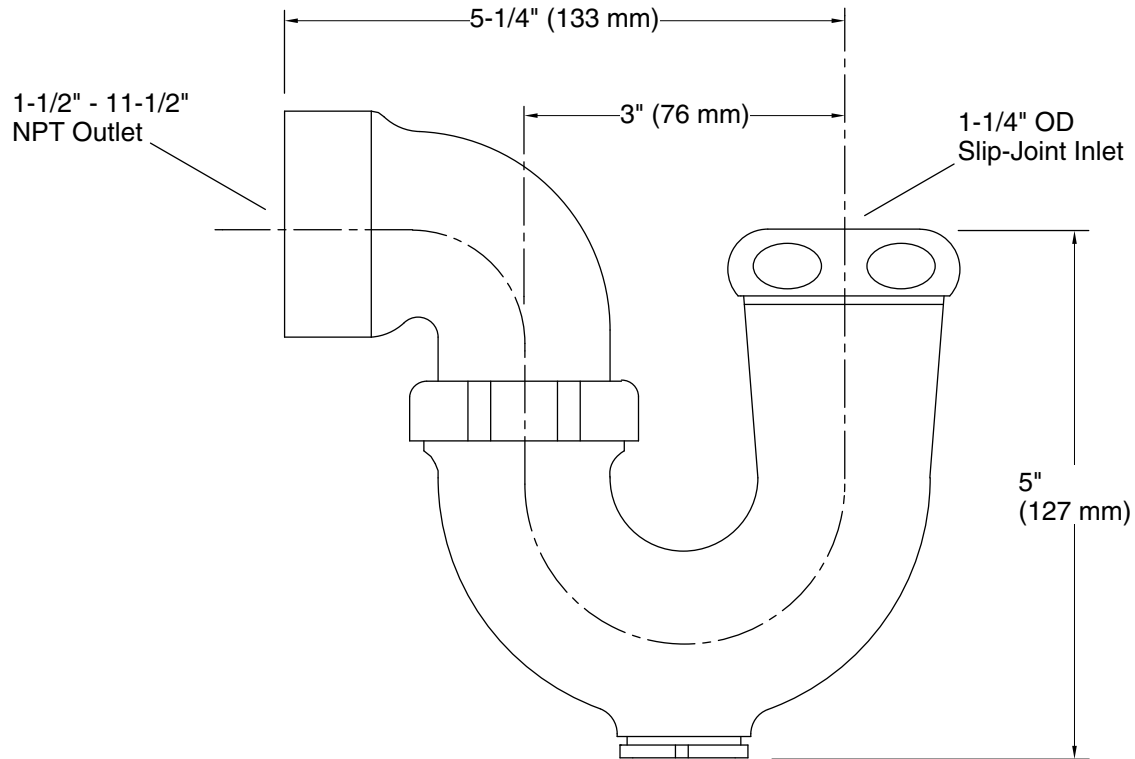

Features

- Adjustable rotation on outlet tube
- Slip-joint inlet
- Cleanout plug

Material

- Cast brass construction for durability and reliability

Recommended Products/Accessories

- K-23726 Drain treatment
- K-23723 Faucet cleaner

Color tiles intended for reference only.

Color	Code	Description
	CP	Polished Chrome

Technical Information

All product dimensions are nominal.

Handshower:

Rated maximum flow: 0 gal/min (0 l/min)

Notes

Install this product according to the installation guide.