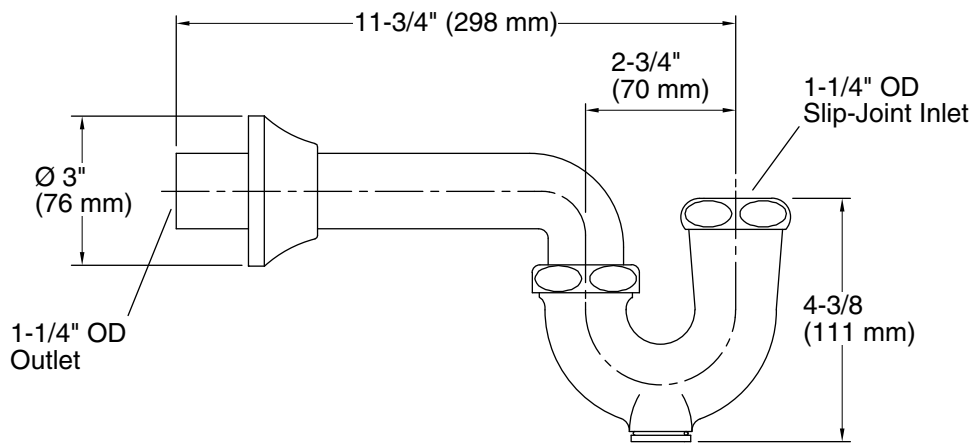

Features

- Adjustable rotation on tube outlet
- Slip-joint inlet
- Cleanout plug
- Flange

Material

- Cast brass construction for durability and reliability

Recommended Products/Accessories

- K-23726 Drain treatment
- K-23723 Faucet cleaner

Color tiles intended for reference only.

Color	Code	Description
	CP	Polished Chrome

Technical Information

All product dimensions are nominal.

Handshower:

Rated maximum flow: 0 gal/min (0 l/min)

Notes

Install this product according to the installation guide.