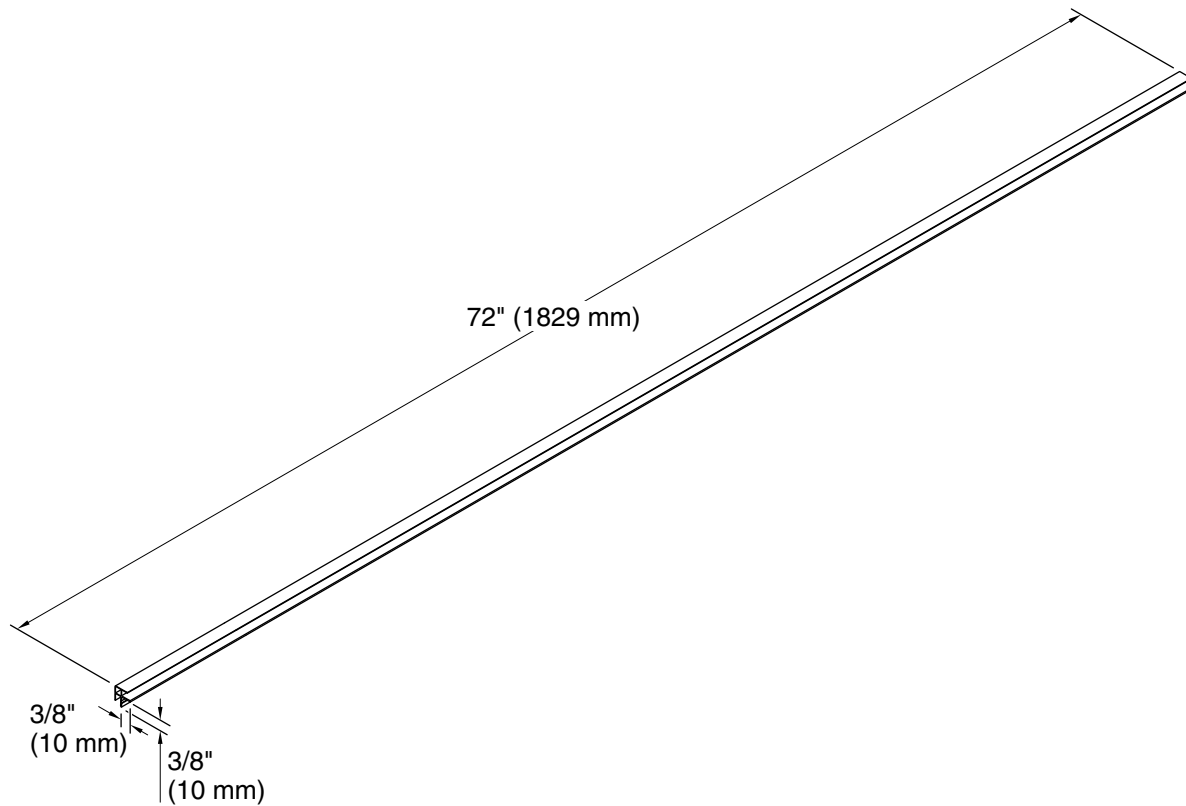

Technical Information

All product dimensions are nominal.

Material: Anodized Aluminum, Powder-coated Aluminum

Notes

Install this product according to the installation instructions.