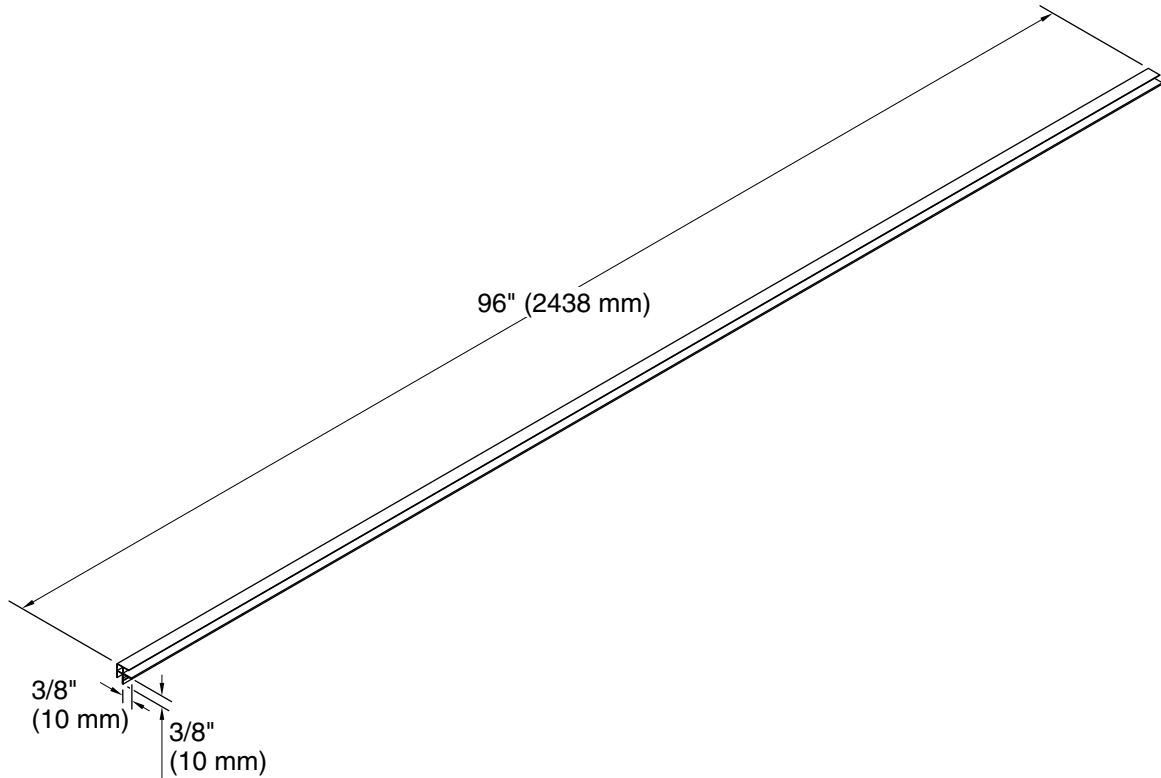

**Choreograph®**  
96" Outside Corner Joint  
**K-90028**

**Features**

- Package contains two 96" lengths
- Field trimmable height

**Material**

- Aluminum

**Codes/Standards**

None Applicable

**KOHLER® Choreograph Shower  
Walls and Accessories Limited  
Warranty**

### Technical Information

All product dimensions are nominal.

Material: Anodized Aluminum, Powder-coated Aluminum