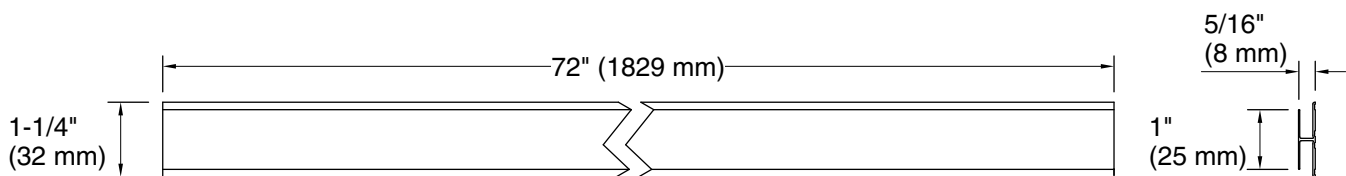

Technical Information

All product dimensions are nominal.

Material: Anodized Aluminum, Powder-coated
Aluminum

Notes

Install this product according to the installation instructions.