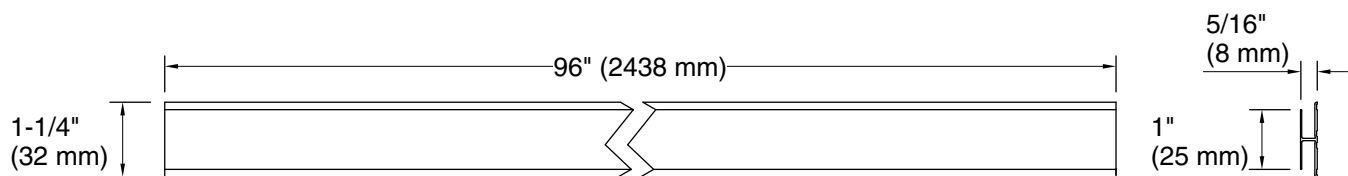

Technical Information

All product dimensions are nominal.

Material: Anodized Aluminum, Powder-coated
Aluminum

Notes

Install this product according to the installation instructions.