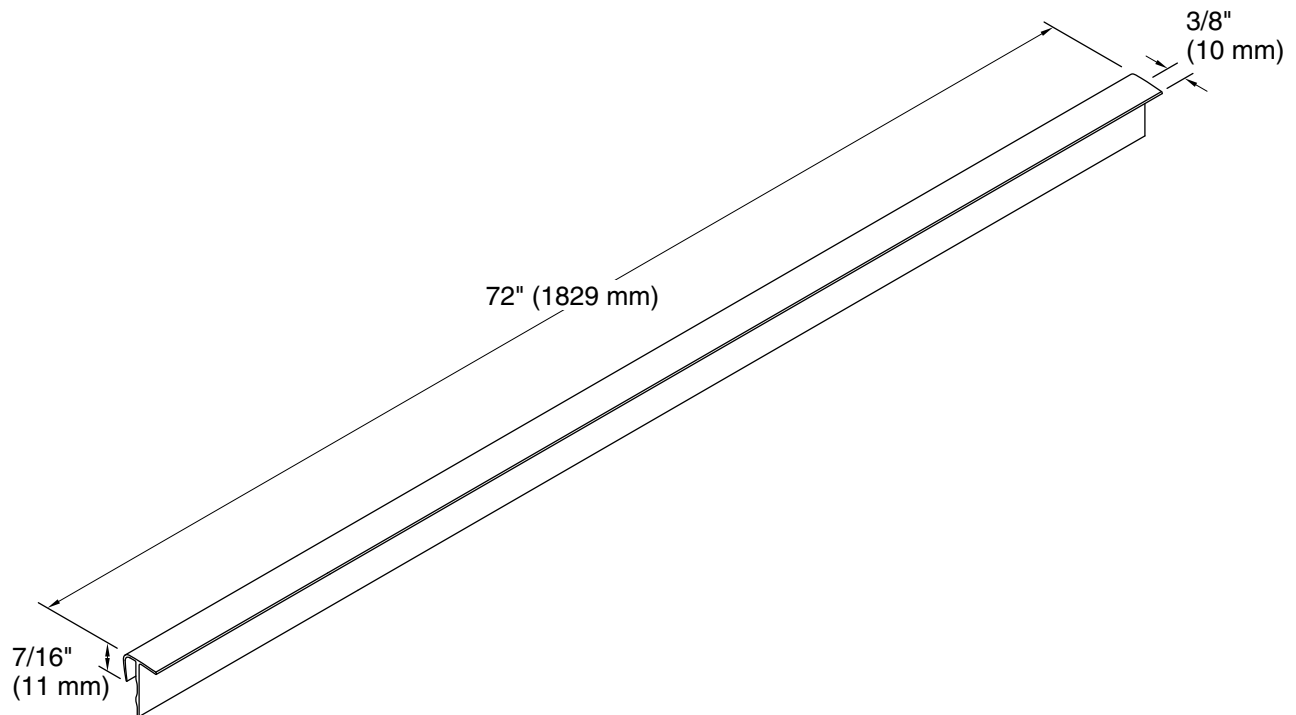

Technical Information

All product dimensions are nominal.

Material: Anodized Aluminum, Powder-coated Aluminum

Notes

Install this product according to the installation instructions.