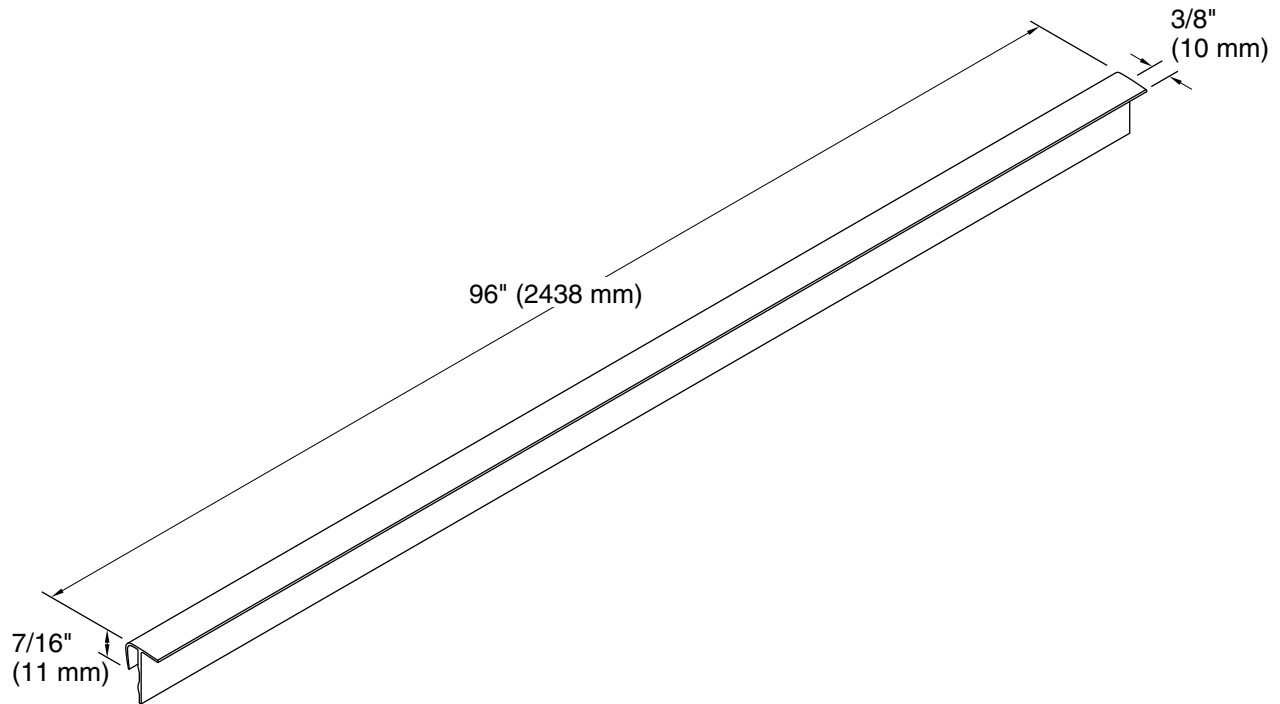

Choreograph®

96" Edge Trim w/ Return
K-90042

Features

- For use with the KOHLER Choreograph shower collection
- Package contains two 96" lengths
- Field trimmable height

Material

- Aluminum

Recommended Products/Accessories

For the most current Specification Sheet, go to www.kohler.com USA or www.kohler.ca Canada

2-15-2025 20:55 - US/CA

THE BOLD LOOK
OF **KOHLER**®

Technical Information

All product dimensions are nominal.

Material: Anodized Aluminum, Powder-coated Aluminum