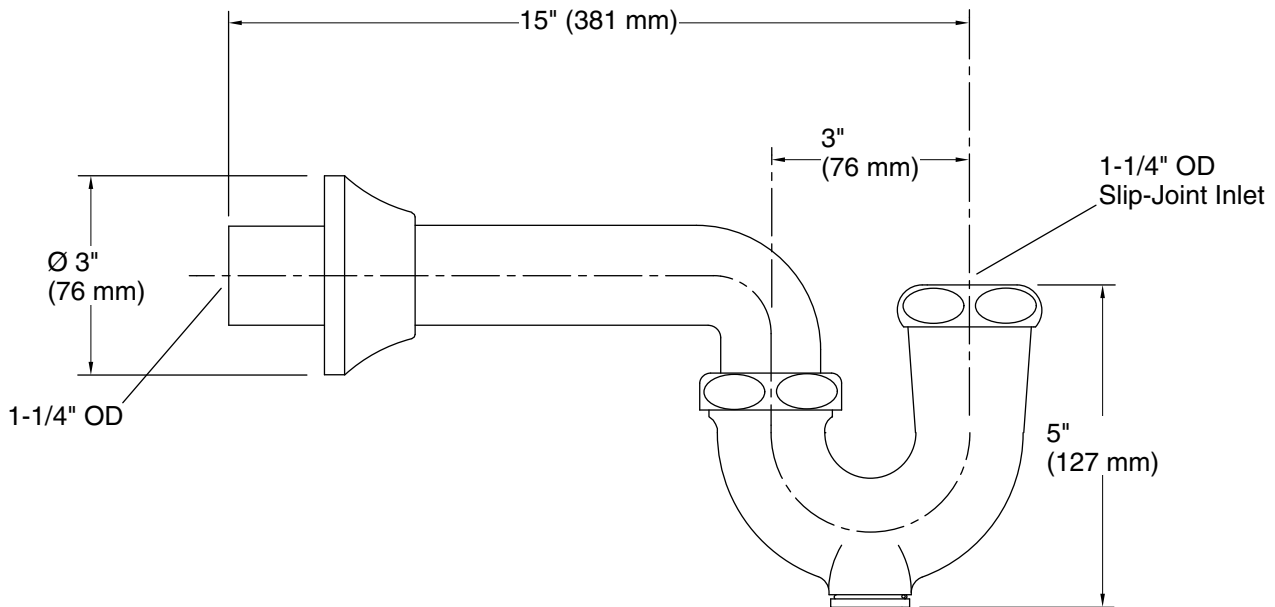

Features

- Adjustable rotation on outlet extension tube
- Slip-fit inlet
- Cleanout plug
- Flange

Material

- Brass

Installation

- Intended for console table installations

Recommended Products/Accessories

- K-23726 Drain treatment
- K-23723 Faucet cleaner

Technical Information

All product dimensions are nominal.

Notes

Install this product according to the installation guide.