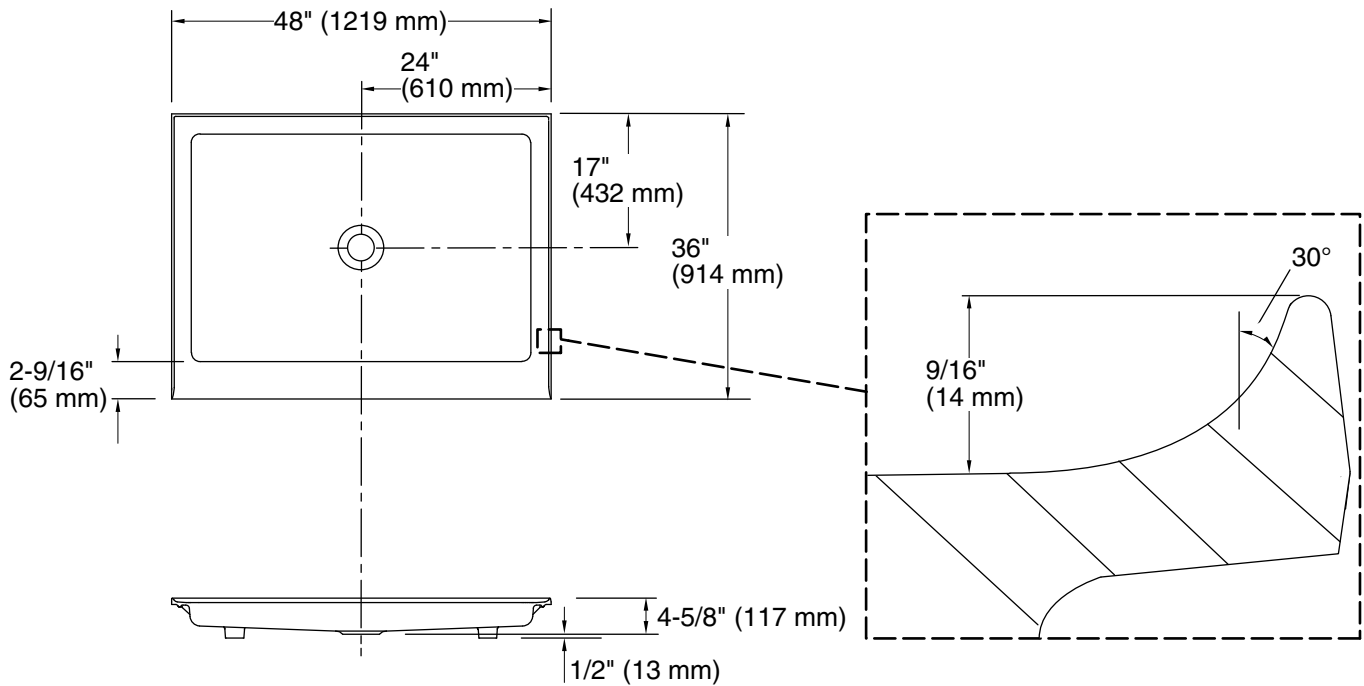

## Technical Information

All product dimensions are nominal.

Drain location:	Center
Weight:	175 lbs (79.4 kg)
Minimum floor load:	20 lbs/ft <sup>2</sup> (97.6 kg/m <sup>2</sup> )
Minimum flat for door:	1-1/16" (28 mm)