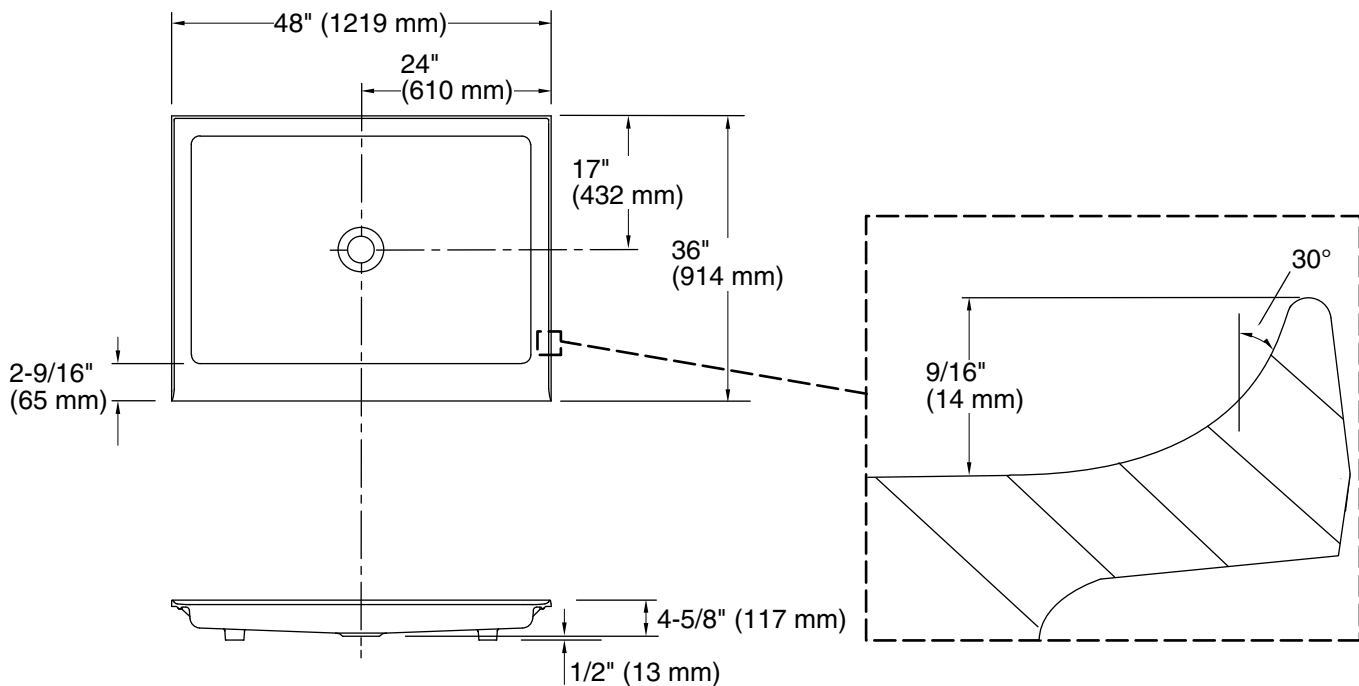

Color tiles intended for reference only.

Color	Code	Description
	0	White
	96	Biscuit
	NY	Dune
	7	Black Black™

Technical Information

All product dimensions are nominal.

Drain location:	Center
Weight:	175 lbs (79.4 kg)
Minimum floor load:	20 lbs/ft ² (97.6 kg/m ²)
Minimum flat for door:	1-1/16" (28 mm)

Notes

Measure your actual product for rough-in details.

Install this product according to the installation instructions.

The dimensions are applicable for this product only and should not be used to fabricate substitute bases for shower enclosures.