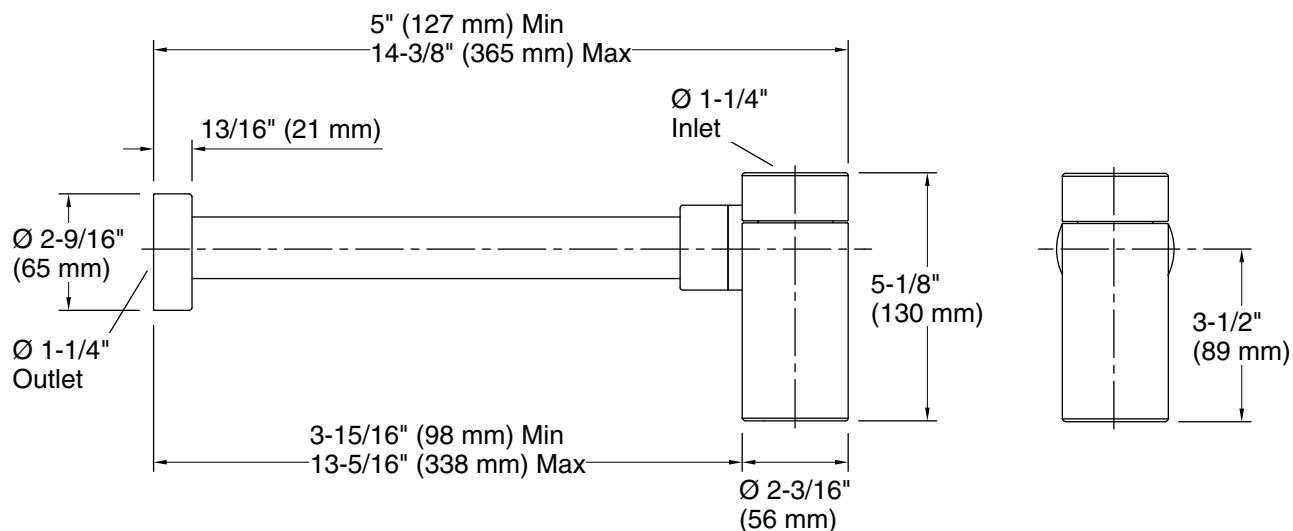

Technical Information

All product dimensions are nominal.

- Drain included: No
- Drain with overflow: No

Handshower:

Rated maximum flow: 0 gal/min (0 l/min)

Notes

Install this product according to the installation guide.