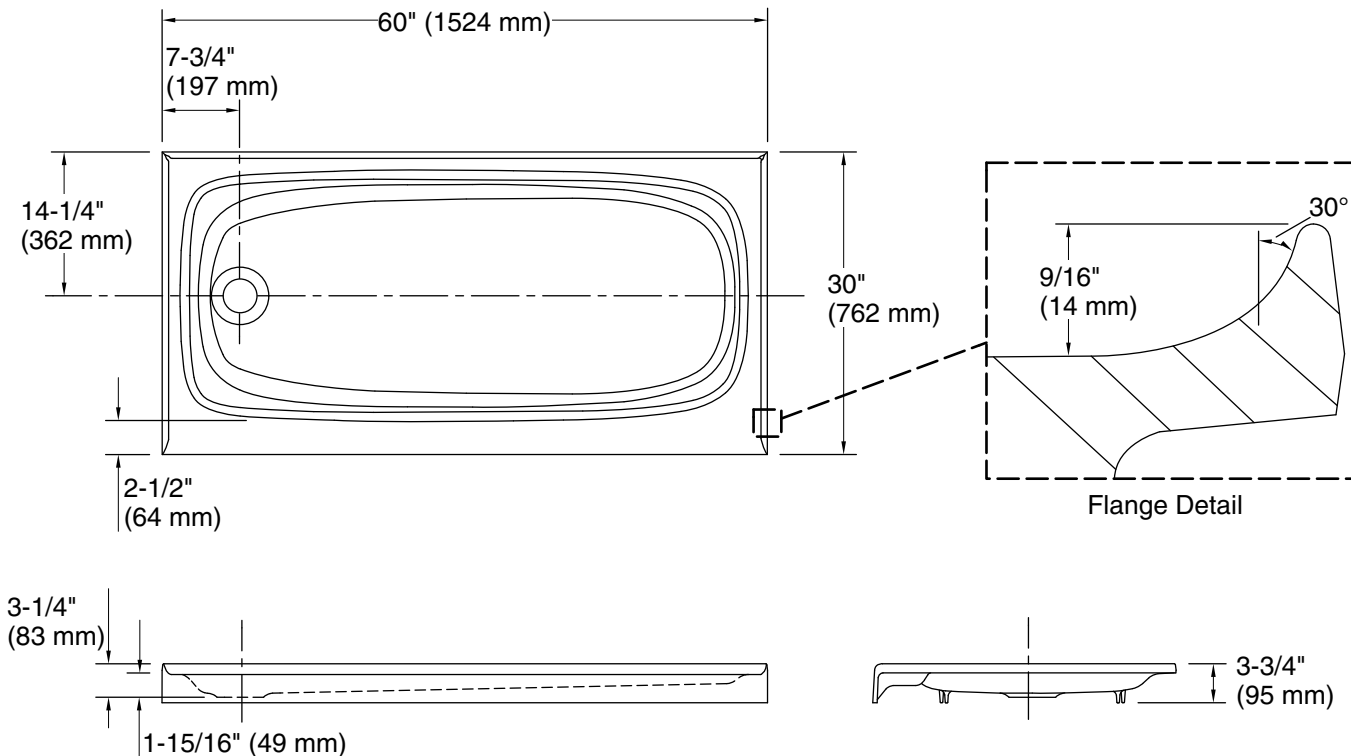

## Technical Information

All product dimensions are nominal.

Drain location:	Left
Weight:	193 lbs (87.5 kg)
Minimum floor load:	40 lbs/ft <sup>2</sup> (195.3 kg/m <sup>2</sup> )
Minimum flat for door:	2-7/8" (73 mm)