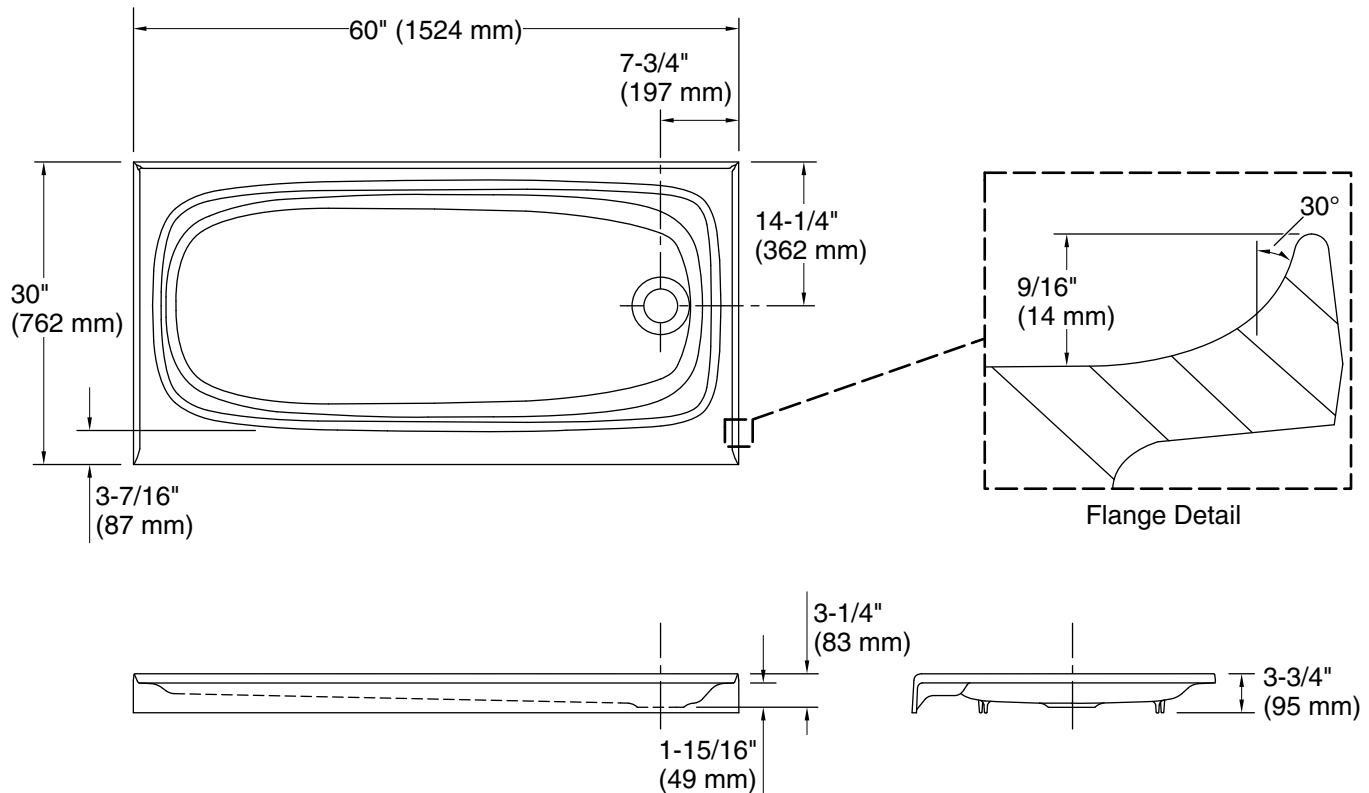

Features

- Spacious shower base offers ample room for showering
- Safeguard® slip-resistant surface provides excellent traction underfoot
- Single threshold for alcove installation with three tile-in flanges

Color tiles intended for reference only.

Color	Code	Description
	0	White
	96	Biscuit
	NY	Dune
	58	Thunder™ Grey
	7	Black Black™

Technical Information

All product dimensions are nominal.

Drain location:	Right
Weight:	193 lbs (87.5 kg)
Minimum floor load:	40 lbs/ft ² (195.3 kg/m ²)
Minimum flat for door:	2-1/2" (63 mm)