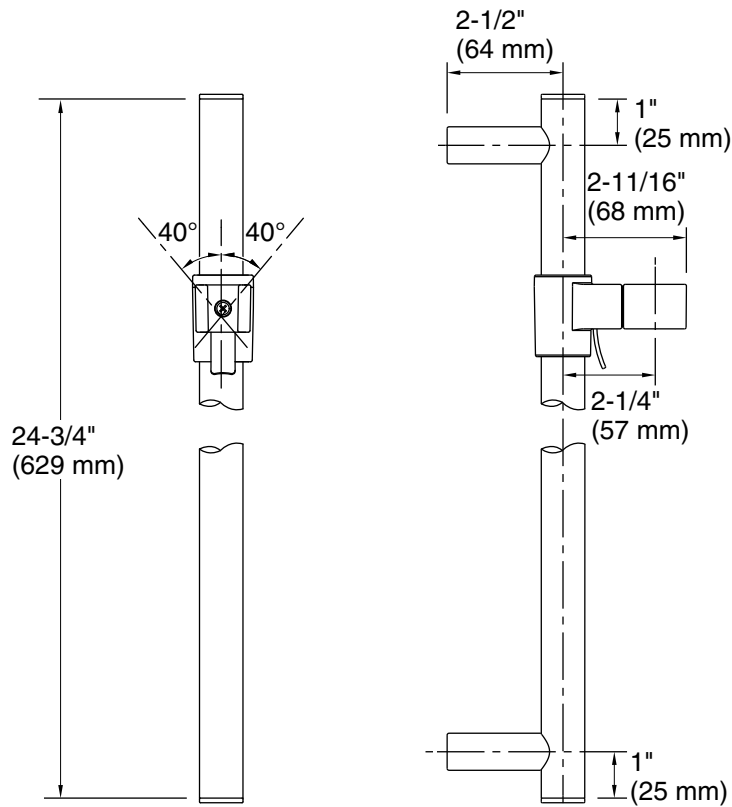

Features

- Allows handshower to be raised or lowered to desired height for a customized showering experience
- For use with a handshower (sold separately)
- 2-11/16" (68 mm) x 2-1/2" (64 mm) x 24-3/4" (629 mm)

Material

- Durable metal construction
- KOHLER® finishes resist corrosion and tarnishing

Installation

- Wall-mount

Required Products/Accessories

K-21335 Round two-function handshower, 2.5 gpm

or

K-21335-G Round two-function handshower, 1.75 gpm

	CP	Polished Chrome
	BN	Vibrant® Brushed Nickel

Technical Information

All product dimensions are nominal.

Handshower:

Rated maximum flow: 0 gal/min (0 l/min)

Notes

Install this product according to the installation guide.