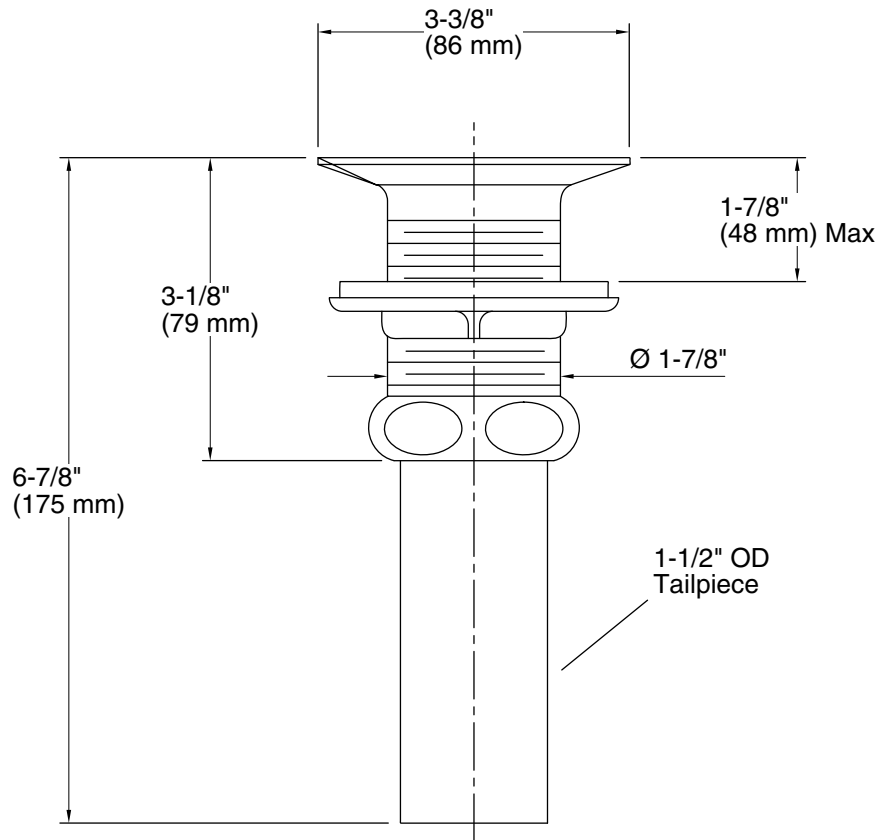

### Features

- 1-1/2" (38 mm) OD brass tailpiece
- Removable perforated strainer

### Technical Information

All product dimensions are nominal.

Material: Brass