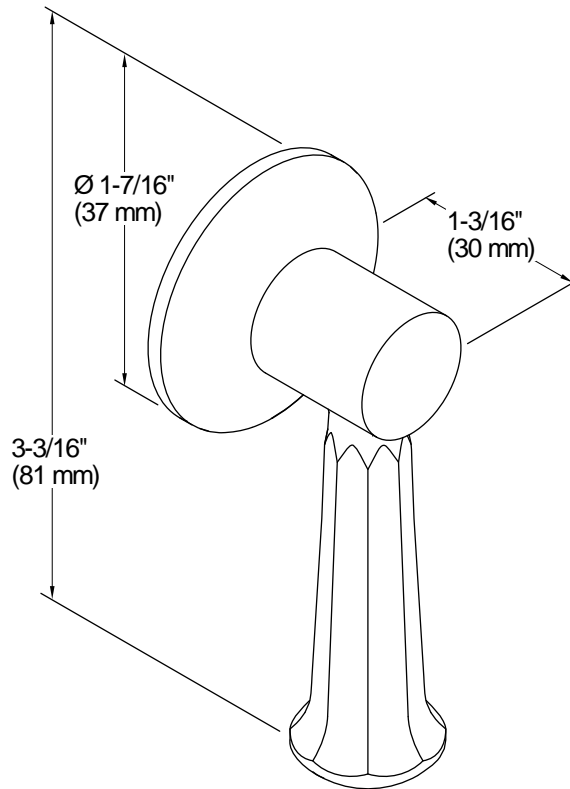

Technical Information

All product dimensions are nominal.

Material: Zinc, Stainless Steel