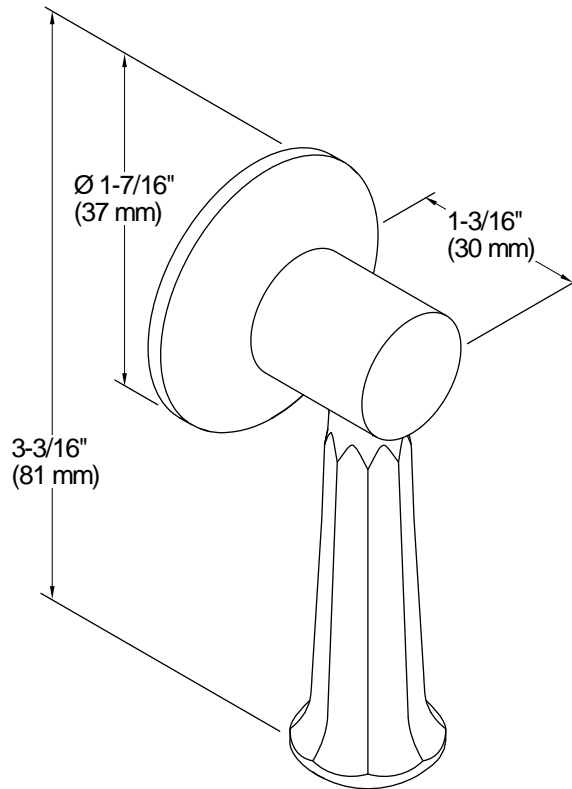

## Features

- Mounts vertically
- For use with the K-3940 and K-3324 Kathryn one-piece toilets
- Coordinates with other products in the Kathryn collection

## Technical Information

All product dimensions are nominal.

Material: Stainless Steel