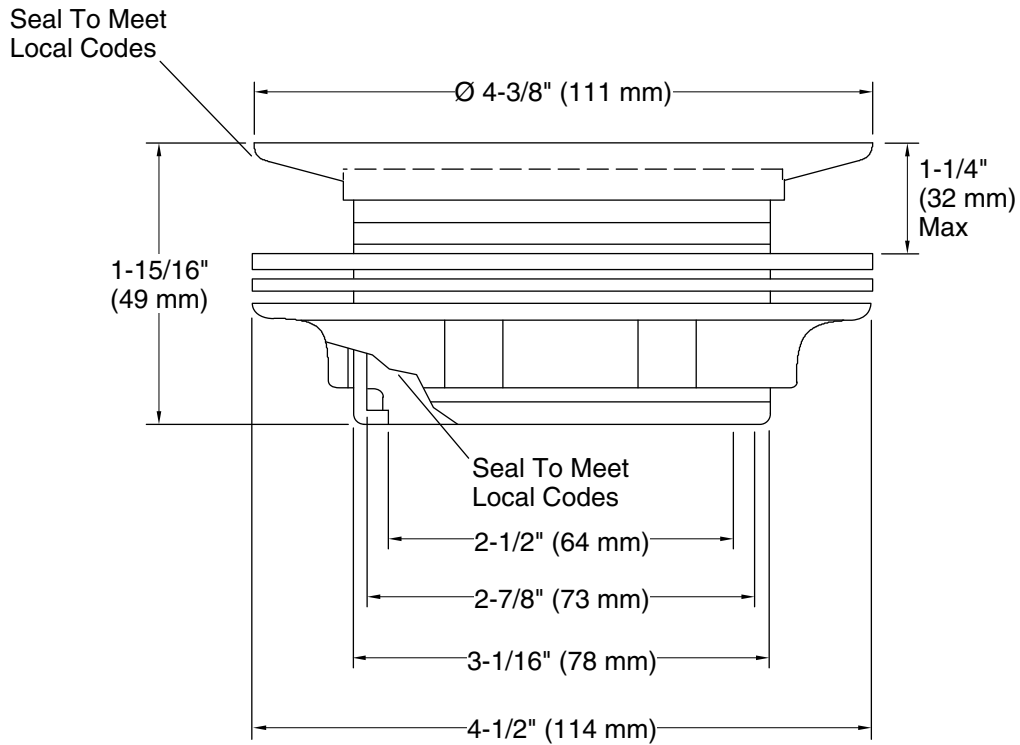

Features

- Round, perforated strainer shower drain
- For use with acrylic, fiberglass, cast iron or Vikrell® shower bases

Material

- Solid-brass construction for durability and reliability

Installation

- For use with 2" metal or plastic pipe; includes 2" plastic pipe gasket/bushing

Technical Information

All product dimensions are nominal.

Notes

Install this product according to the installation guide.