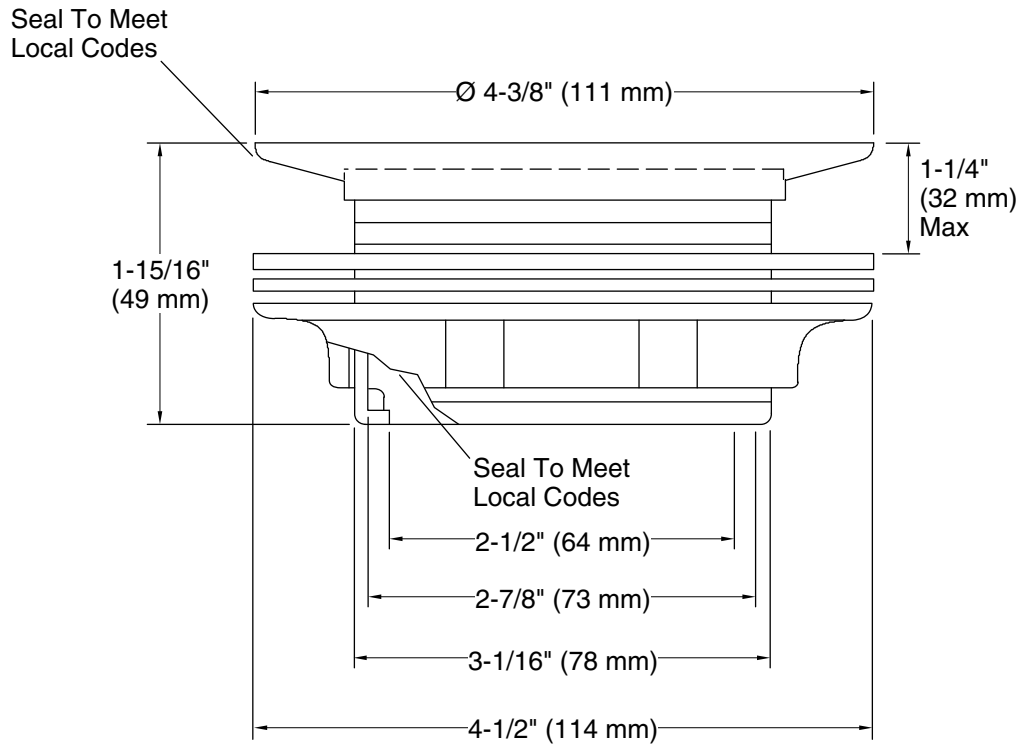

Technical Information

All product dimensions are nominal.

Notes

Install this product according to the installation guide.