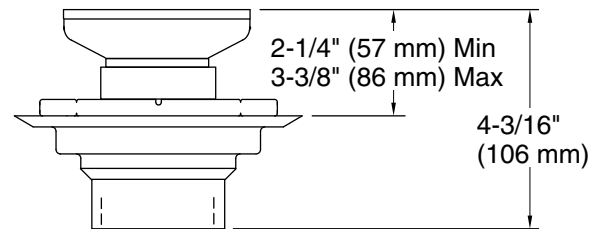

Collar with Threads Facing Up

Technical Information

All product dimensions are nominal.

Drain included: Yes

Notes

Install this product according to the installation instructions.