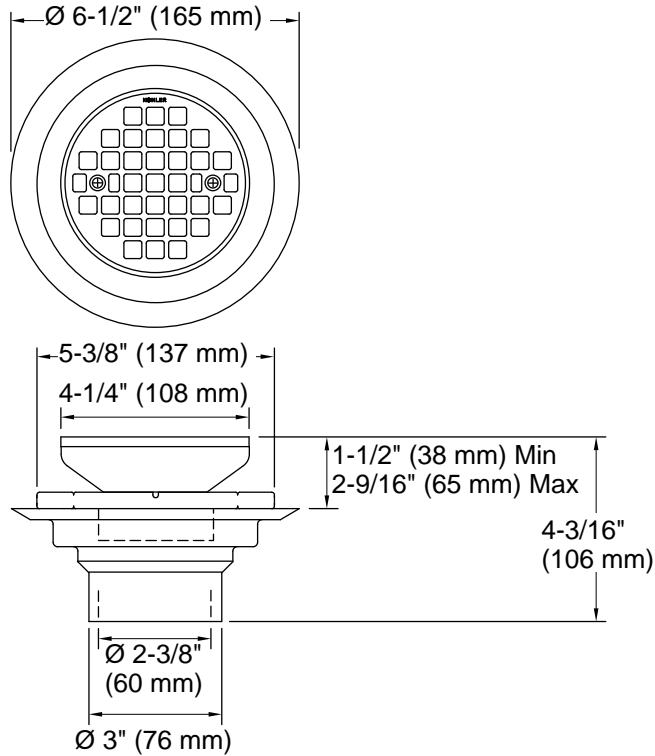

Features

- Removable grid plate
- Reversible collar accommodates a variety of tile thicknesses
- 2" and 3" PVC connection

Material

- Brass and PVC construction
- KOHLER finishes resist corrosion and tarnishing

Installation

- Through-the-floor tile-in installation

Recommended Products/Accessories

K-23726 Drain treatment
K-23723 Faucet cleaner

Codes/Standards

ASME A112.18.2/CSA B125.2
IAPMO Certification

KOHLER® One-Year Limited Warranty

Collar with Threads Facing Down

Collar with Threads Facing Up

Technical Information

All product dimensions are nominal.

Material: Brass/Plastic

Notes

Install this product according to the installation instructions.