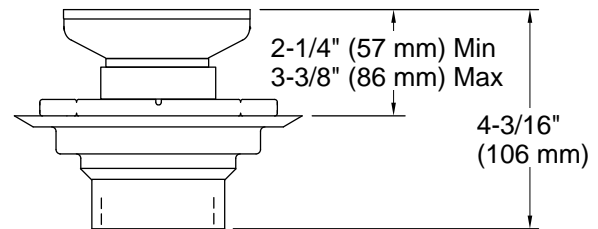

Collar with Threads Facing Down

Collar with Threads Facing Up

Technical Information

All product dimensions are nominal.

Material: Brass/Plastic

Notes

Install this product according to the installation instructions.