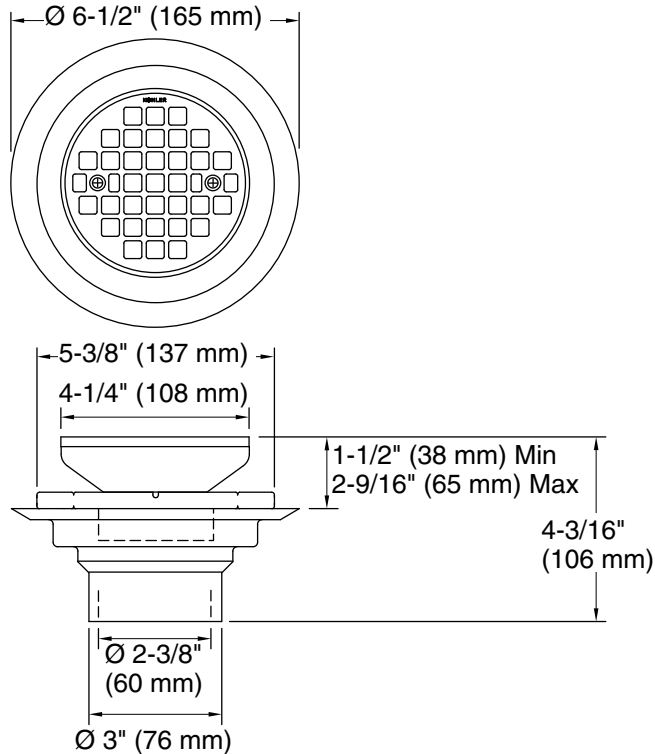

Collar with Threads Facing Down