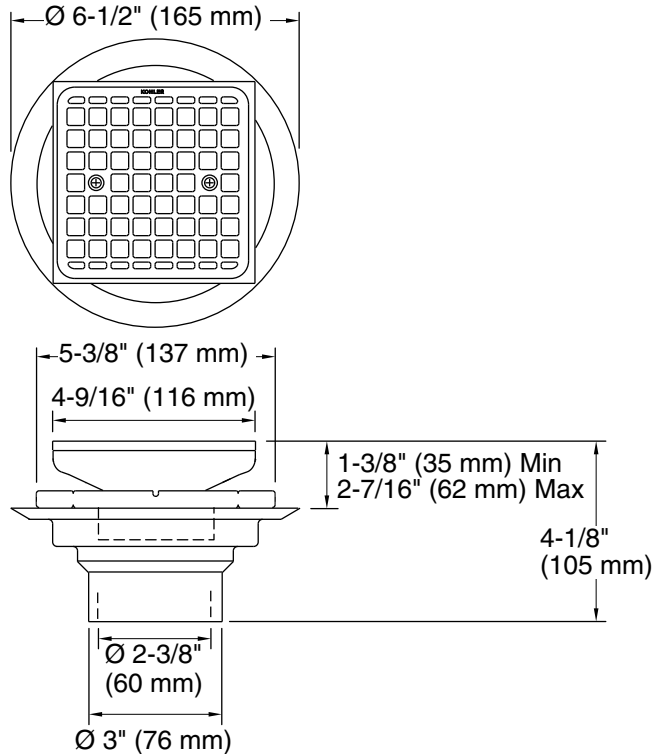

Features

- Removable square shaped grid plate
- Reversible collar to accommodate a variety of tile thicknesses
- 2" and 3" PVC connection

Material

- Brass and PVC construction
- KOHLER® finishes resist corrosion and tarnishing

Installation

- Through-the-floor tile-in installation

Recommended Products/Accessories

- K-23726 Drain treatment
- K-23723 Faucet cleaner

Codes/Standards

ASME A112.18.2/CSA B125.2
IAPMO Certification

KOHLER® One-Year Limited Warranty

Collar with Threads Facing Down

Collar with Threads Facing Up

Technical Information

All product dimensions are nominal.

Drain included: Yes

Notes

Install this product according to the installation instructions.