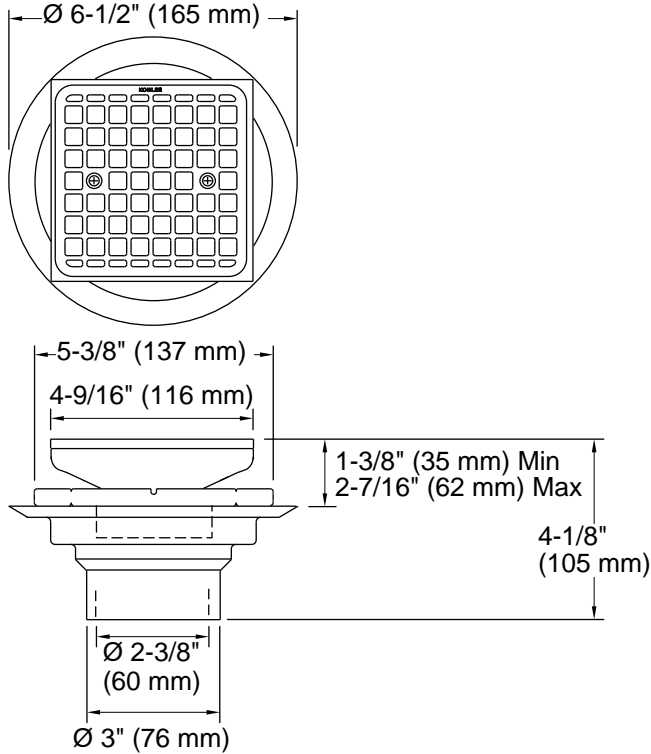

Collar with Threads Facing Down