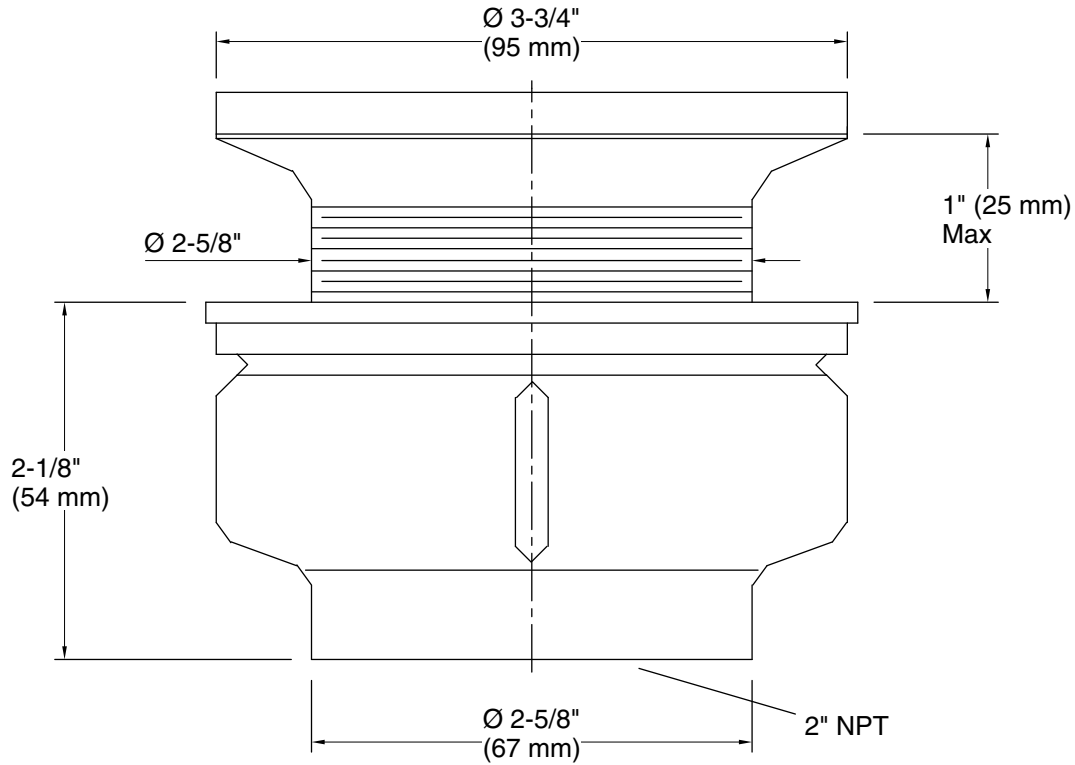

Features

- Tapped for 2" NPT connection

Material

- Solid-brass construction for durability and reliability

Recommended Products/Accessories

- K-23726 Drain treatment
- K-23723 Faucet cleaner

Codes/Standards

ASME A112.18.2/CSA B125.2

KOHLER® One-Year Limited Warranty

See website for detailed warranty information.

Available Colors/Finishes

Color tiles intended for reference only.

Color	Code	Description
	CP	Polished Chrome

Technical Information

All product dimensions are nominal.

Material: Brass, Brass

Notes

Install this product according to the installation guide.