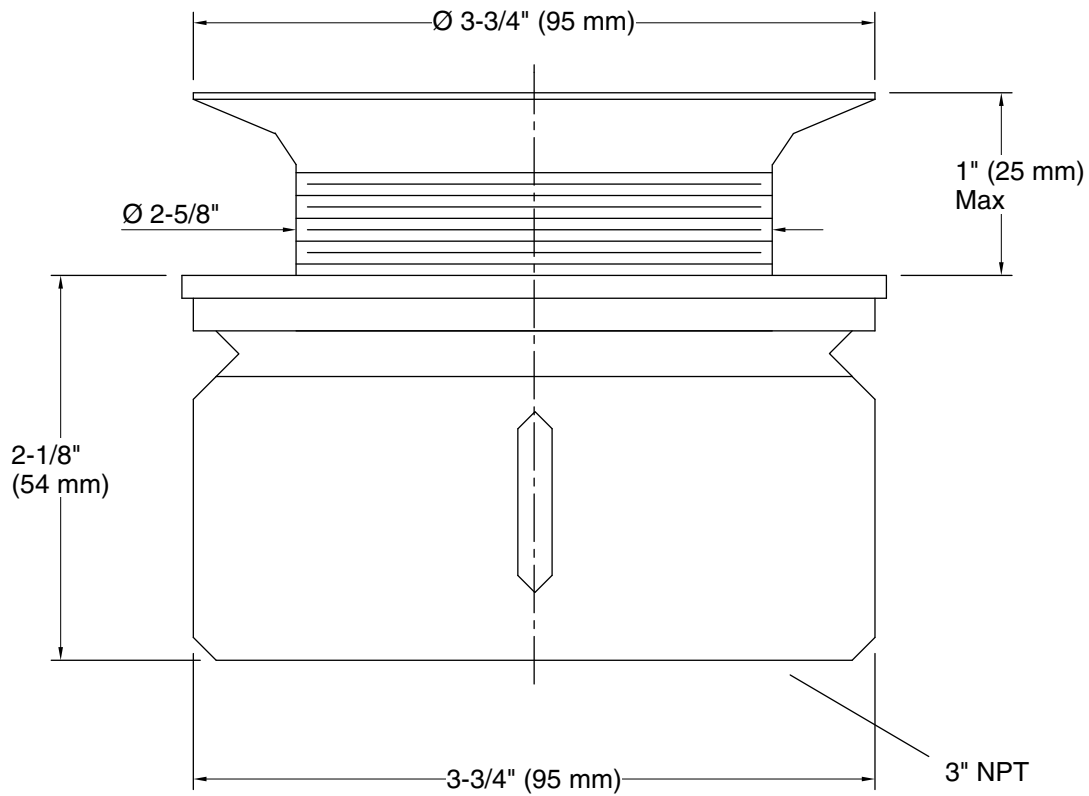

Features

- Tapped for 3" NPT connection

Material

- Solid-brass construction for durability and reliability

Recommended Products/Accessories

- K-23726 Drain treatment
- K-23723 Faucet cleaner

Codes/Standards

Technical Information

All product dimensions are nominal.

Material: Brass, Brass

Notes

Install this product according to the installation guide.