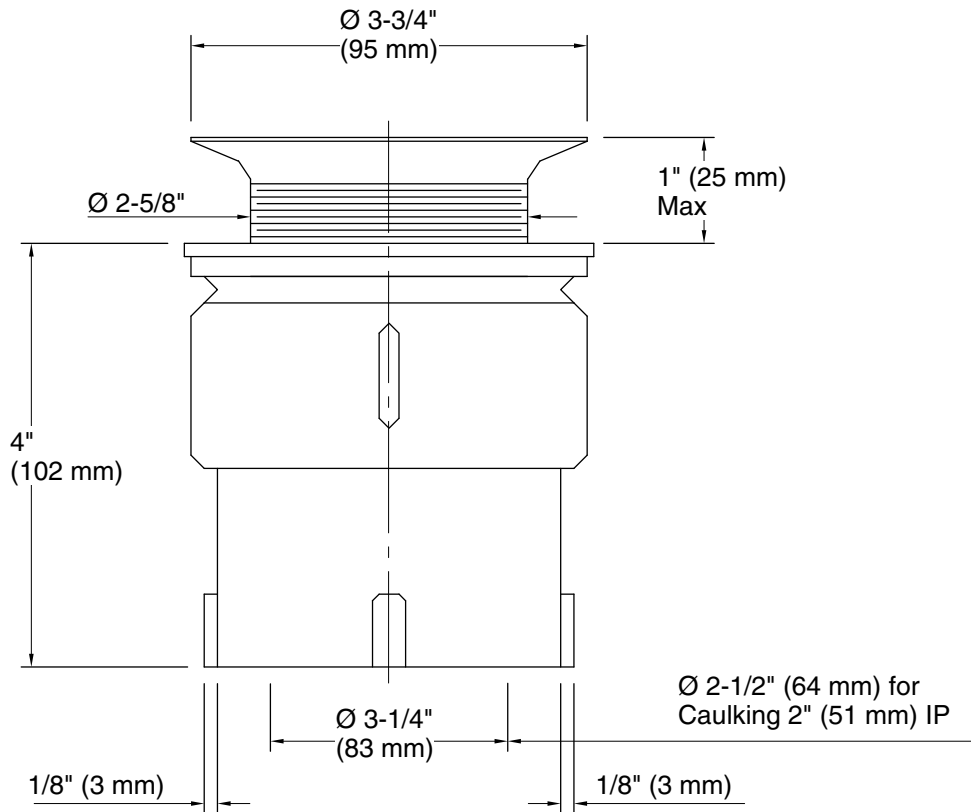

Features

- For 2" caulk connection

Material

- Solid-brass construction for durability and reliability

Recommended Products/Accessories

K-23726 Drain treatment

K-23723 Faucet cleaner

Codes/Standards

Technical Information

All product dimensions are nominal.

Material: Brass

Notes

Install this product according to the installation guide.