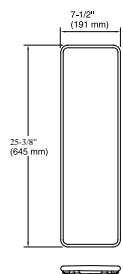

Features

- For use with Bellwether 60" x 32" shower bases

Material

- Plastic construction

Recommended Products/Accessories

K-23723 Faucet cleaner

Codes/Standards

None Applicable

Technical Information

All product dimensions are nominal.

Material: Plastic

Notes

Install this product according to the installation guide.