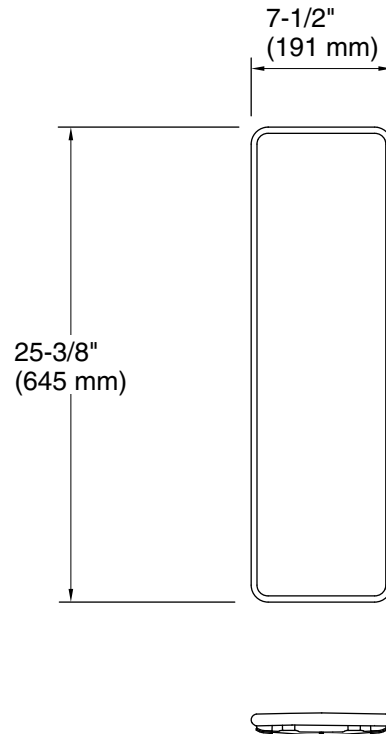

## Features

- For use with Bellwether 60" x 32" shower bases

### Technical Information

All product dimensions are nominal.

Material: Aluminum