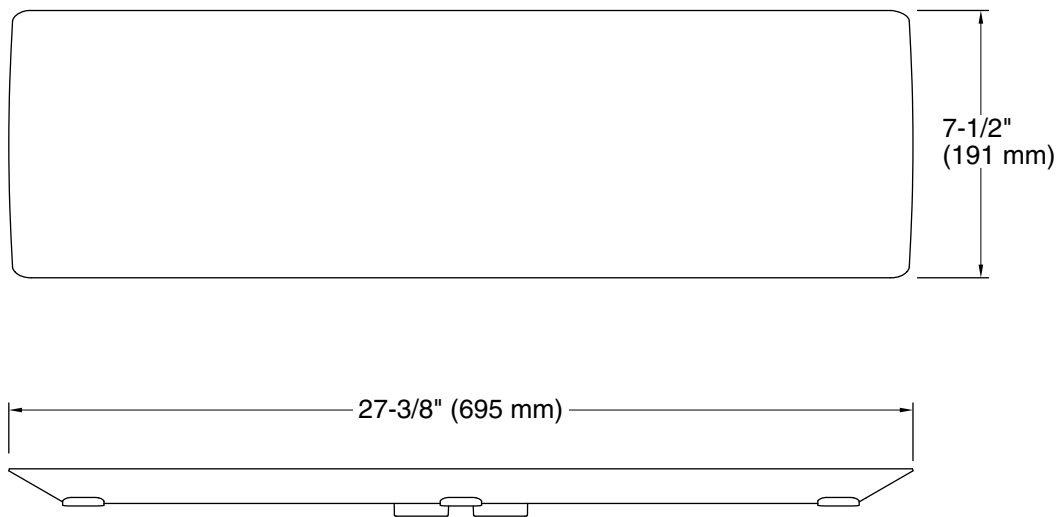

Features

- For use with Bellwether 60" x 34" shower bases

Material

- Plastic construction

Recommended Products/Accessories

K-23723 Faucet cleaner

Optional Products/Accessories

K-5526 7 kW steam generator

	0	White
	96	Biscuit
	NY	Dune

Technical Information

All product dimensions are nominal.

Material: Plastic

Notes

Install this product according to the installation guide.