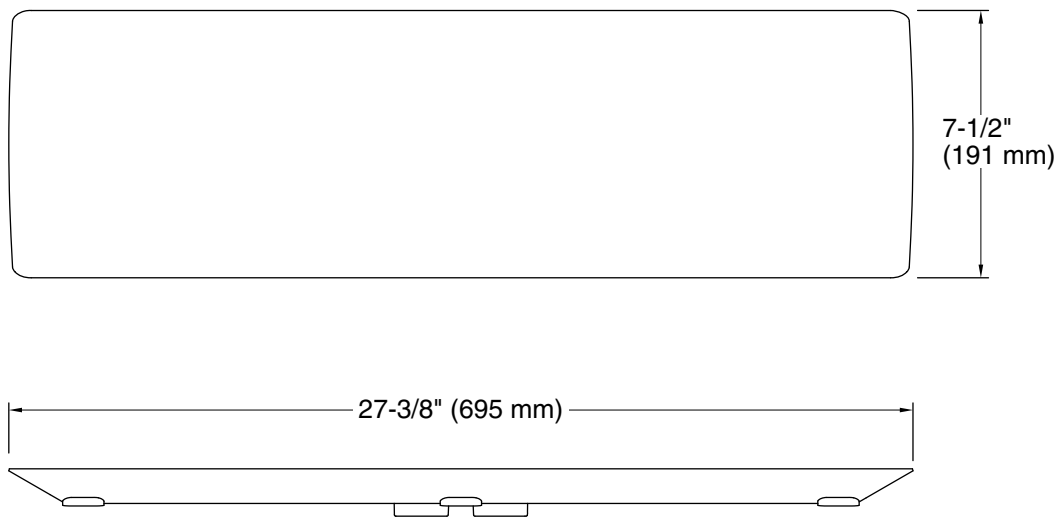

Features

- For use with Bellwether 60" x 34" shower bases

Material

- Aluminum

Recommended Products/Accessories

K-23723 Faucet cleaner

Codes/Standards

None Applicable

Technical Information

All product dimensions are nominal.

Material: Plastic

Notes

Install this product according to the installation guide.