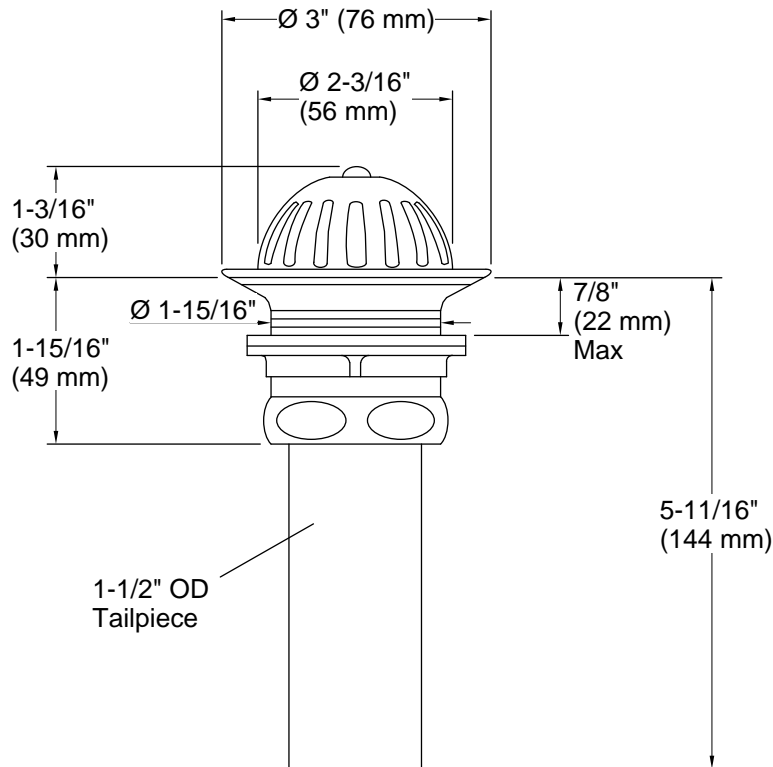

Features

- Urinal beehive strainer
- For enameled iron urinals
- 1-1/2" (38 mm) tailpiece

Material

- Solid-brass construction for durability and reliability

Recommended Products/Accessories

- K-23726 Drain treatment
- K-23723 Faucet cleaner

Codes/Standards

ASME A112.18.2/CSA B125.2

KOHLER® Faucet Lifetime Limited Warranty

See website for detailed warranty information.

Technical Information

All product dimensions are nominal.

Material: Brass, Brass