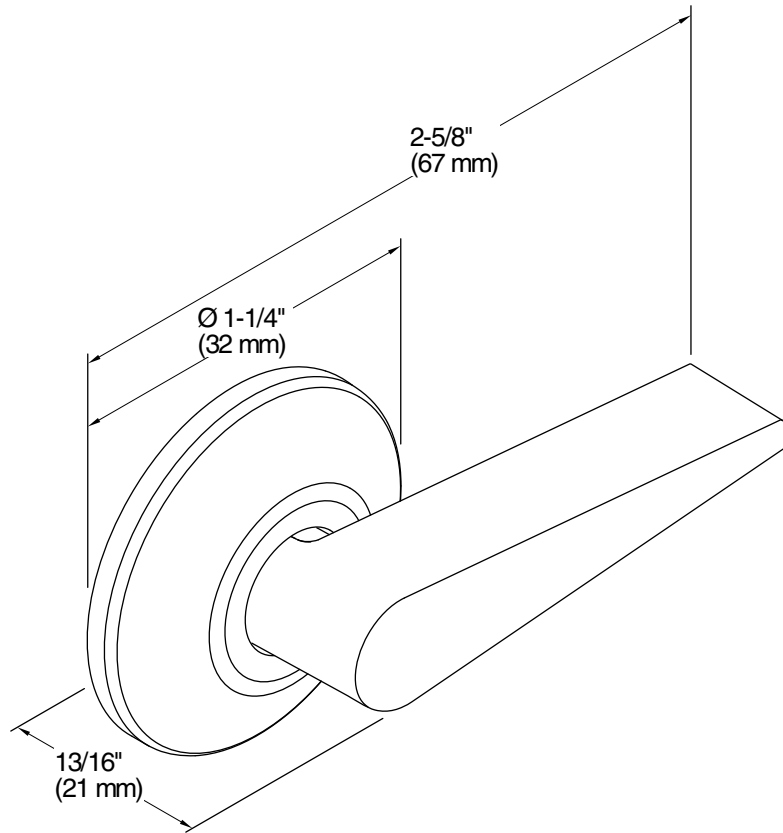

Technical Information

All product dimensions are nominal.

Material: Zinc, Stainless Steel