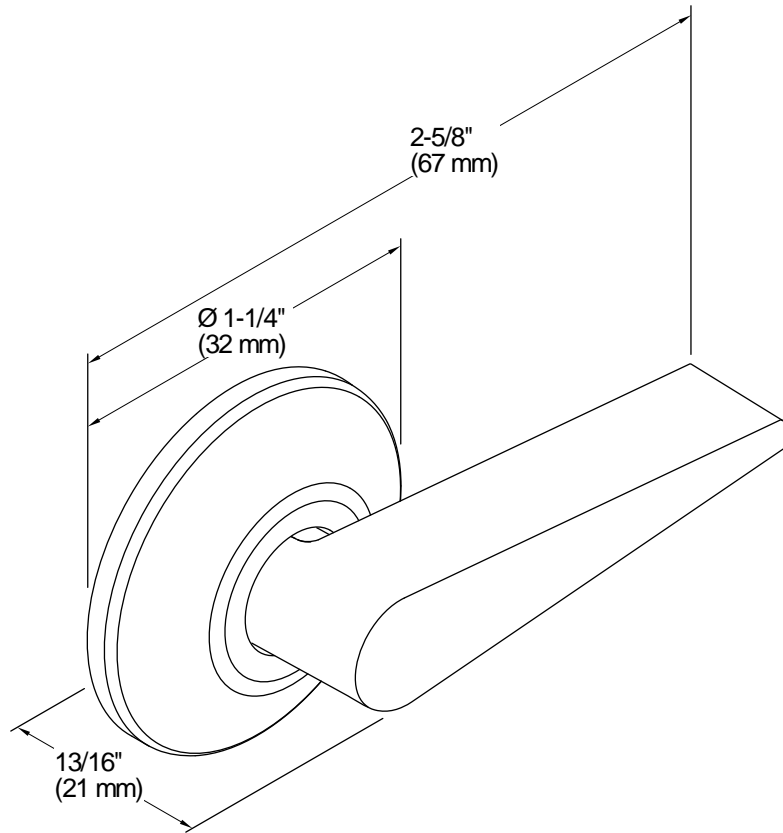

Technical Information

All product dimensions are nominal.

Material: Zinc, Stainless Steel