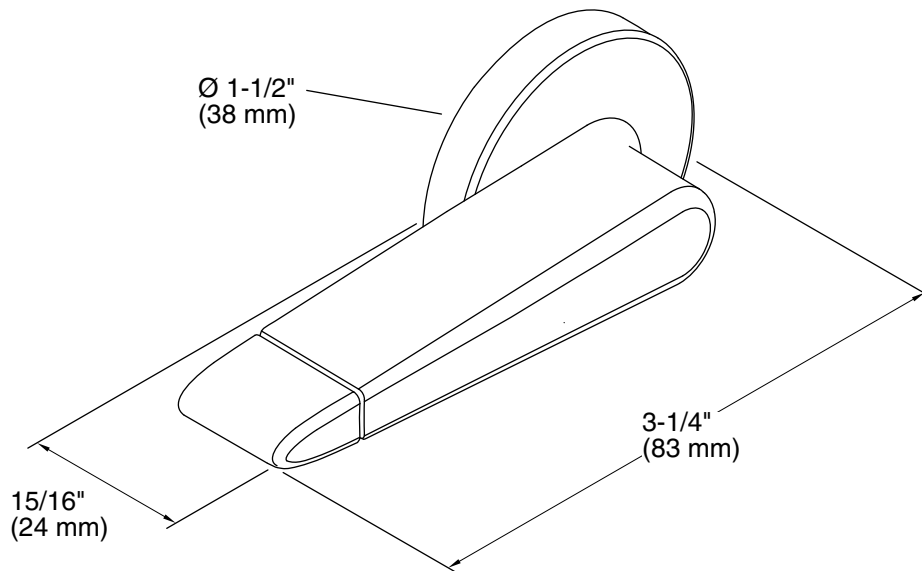

Technical Information

All product dimensions are nominal.

Material: Metal