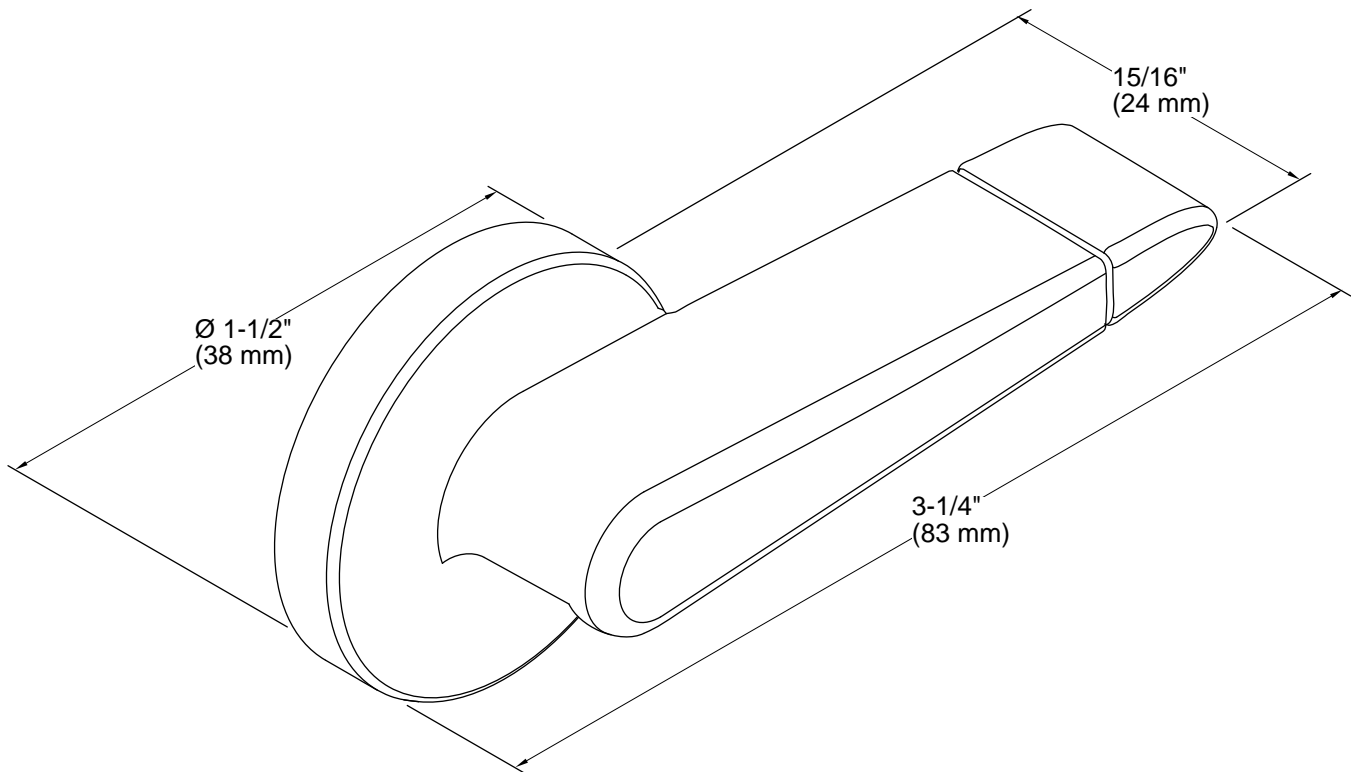

Technical Information

All product dimensions are nominal.

Material: Metal