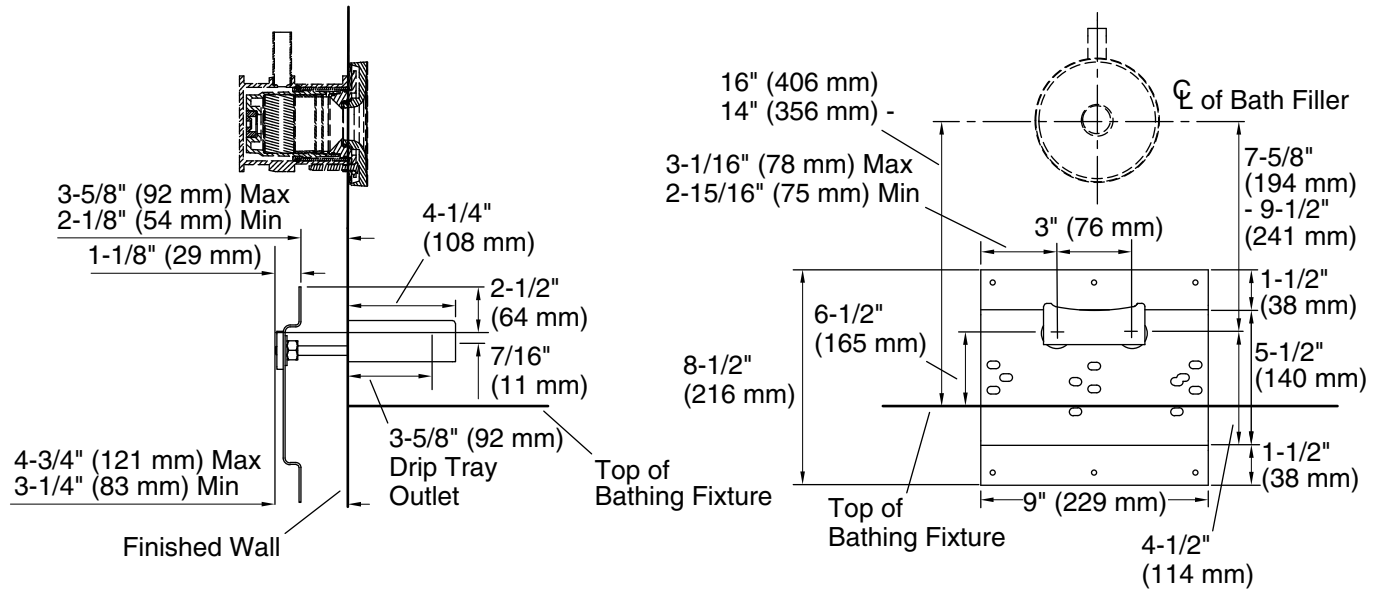

Color tiles intended for reference only.

Color	Code	Description
-------	------	-------------

CP Polished Chrome

BN Vibrant® Brushed Nickel

Technical Information

All product dimensions are nominal.

Material: Brass

Notes

Install this product according to the installation guide.

Drip tray (K-924) is an optional accessory available for wall-mount installation only.