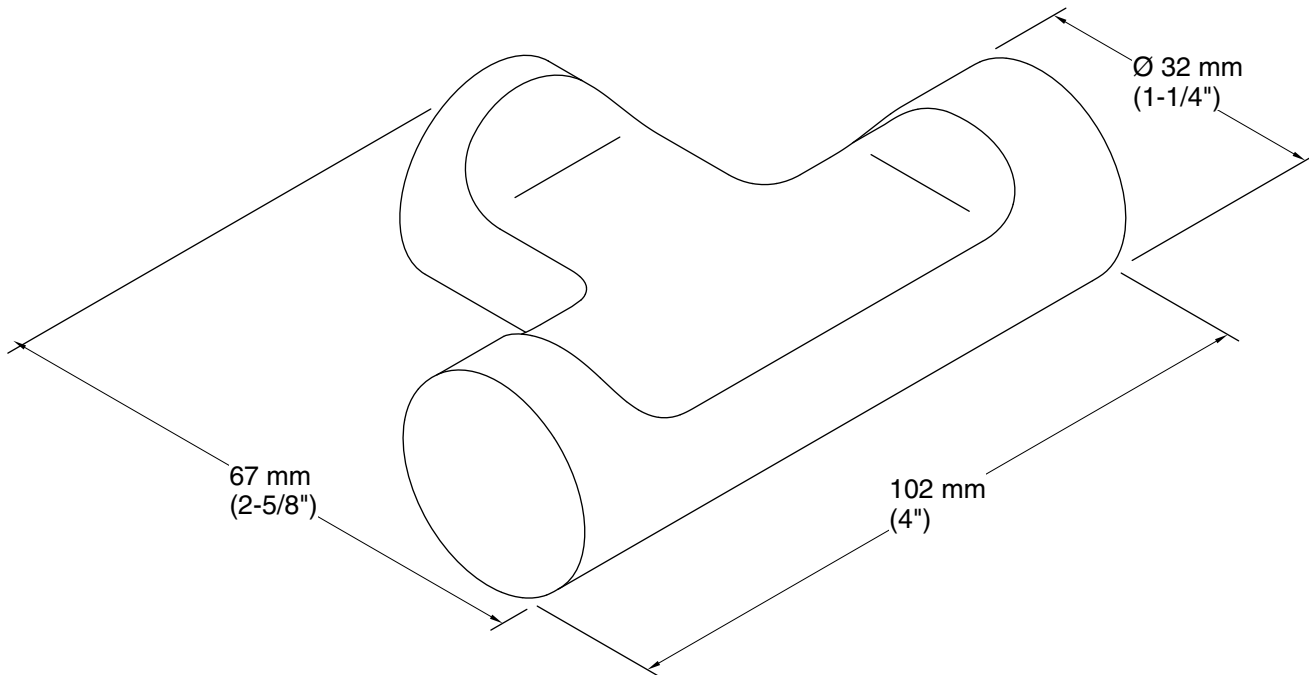

Technical Information

All product dimensions are nominal.

Material: Metal

Notes

Install this product according to the installation instructions.

CAUTION: Risk of personal injury. Do not install these products in any area where they are likely to be used inadvertently as a grab bar or support bar. These products are not designed or intended for use as a grab bar or support bar.