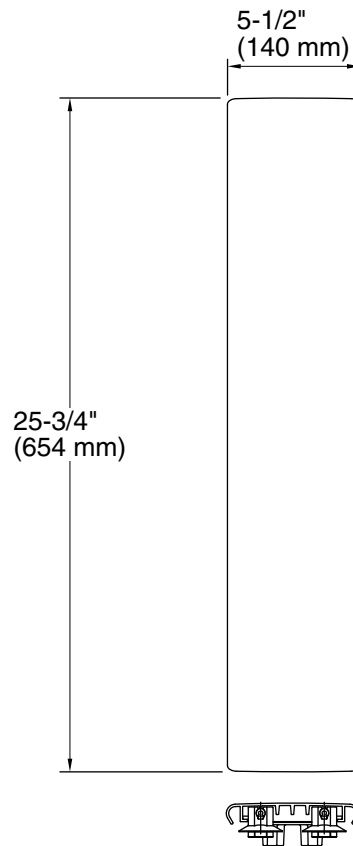

Features

- For use with the K-9948 or K-9949 Groove acrylic shower base

Material

- Aluminum

Recommended Products/Accessories

- K-9925 48" x 36" alcove shower base, rear center drain
- K-23723 Faucet cleaner

	SH	Bright Silver
---	----	---------------

Technical Information

All product dimensions are nominal.

Material: Aluminum

Notes

Install this product according to the installation guide.