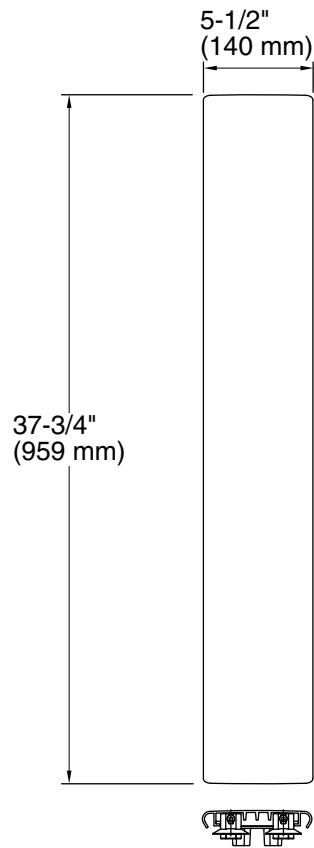

Features

- For use with the K-9997 Groove acrylic shower base

Material

- Aluminum

Recommended Products/Accessories

K-23723 Faucet cleaner

Codes/Standards

None Applicable

Technical Information

All product dimensions are nominal.

Material: Aluminum

Notes

Install this product according to the installation guide.