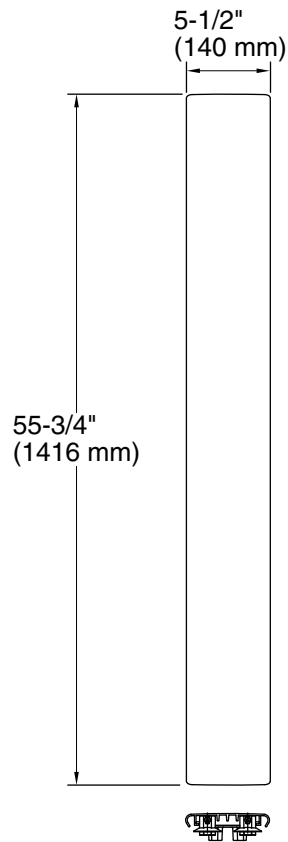

## Features

- For use with the K-9928 or K-9996 Groove acrylic shower base

### Technical Information

All product dimensions are nominal.

Material: Aluminum