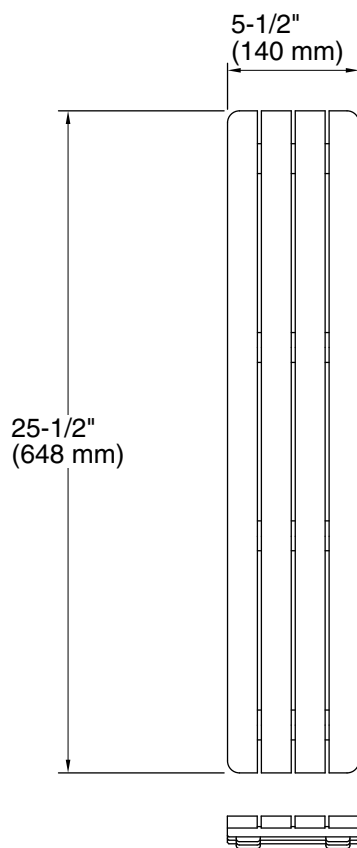

Features

- High-grade teak wood
- For use with the K-9948 or K-9949 Groove acrylic shower base

Recommended Products/Accessories

K-9925 48" x 36" alcove shower base, rear center drain

Codes/Standards

None Applicable

KOHLER® One-Year Limited Warranty

See website for detailed warranty information.

Technical Information

All product dimensions are nominal.

Material: Wood

Notes

Install this product according to the installation guide.