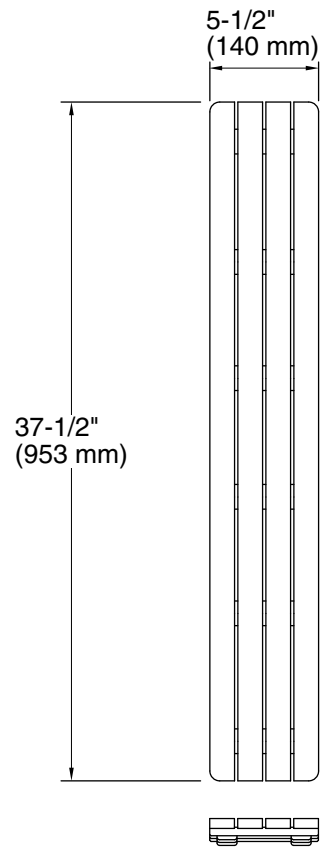

Features

- High-grade teak wood
- For use with the K-9997 Groove acrylic shower base

Codes/Standards

None Applicable

KOHLER® One-Year Limited Warranty

See website for detailed warranty information.

Technical Information

All product dimensions are nominal.

Material: Wood

Notes

Install this product according to the installation guide.