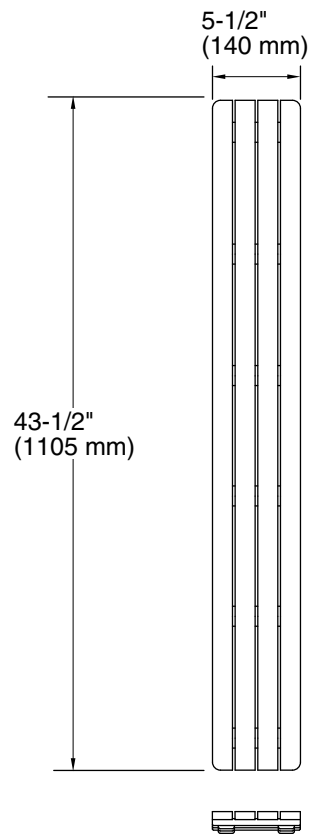

Groove®
Drain Cover
K-9336

Features

- High-grade teak wood
- For use with the K-9925 or K-9998 Groove acrylic shower base

Recommended Products/Accessories

K-9925 48" x 36" alcove shower base, rear center drain

For the most current Specification Sheet, go to www.kohler.com USA or www.kohler.ca Canada

9-18-2024 22:33 - US/CA

THE BOLD LOOK
OF **KOHLER®**

Technical Information

All product dimensions are nominal.

Material: Wood