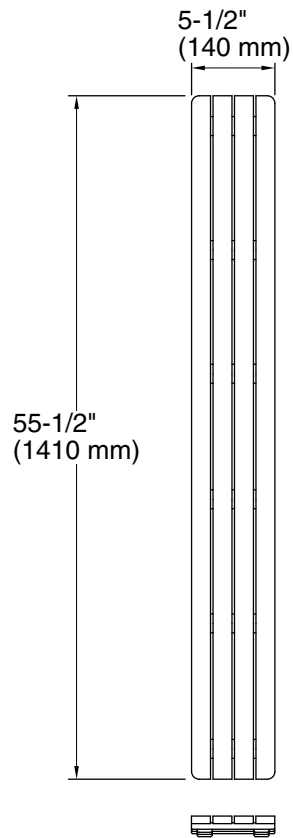

Features

- High-grade teak wood
- For use with the K-9928 or K-9996 Groove acrylic shower base

Recommended Products/Accessories

K-9925 48" x 36" alcove shower base, rear center drain

Codes/Standards

None Applicable

KOHLER® One-Year Limited Warranty

See website for detailed warranty information.

Technical Information

All product dimensions are nominal.

Material: Wood

Notes

Install this product according to the installation guide.