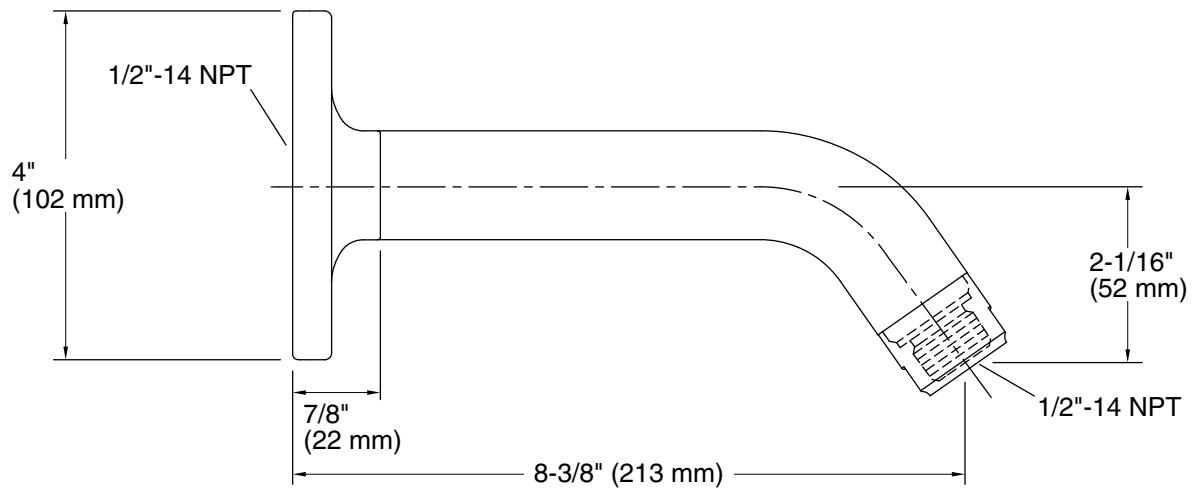

Features

- Fluid design lines for ease of cleaning
- For use with any KOHLER showerhead (sold separately)
- Metal construction

Installation

- 1/2 -14 NPT connection

Recommended Products/Accessories

K-23723 Faucet cleaner

Technical Information

All product dimensions are nominal.

Notes

Install this product according to the installation guide.