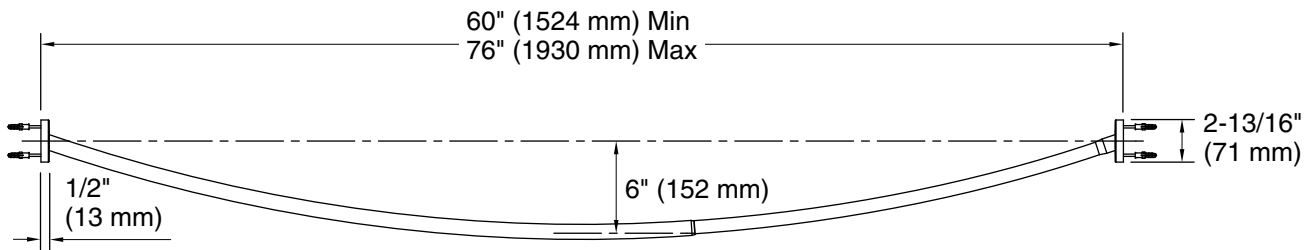

Technical Information

All product dimensions are nominal.

Material: Stainless Steel

Notes

Install this product according to the installation guide.

CAUTION: Risk of personal injury. Do not install these products in any area where they are likely to be used inadvertently as a grab bar or support bar. These products are not designed or intended for use as a grab bar or support bar.