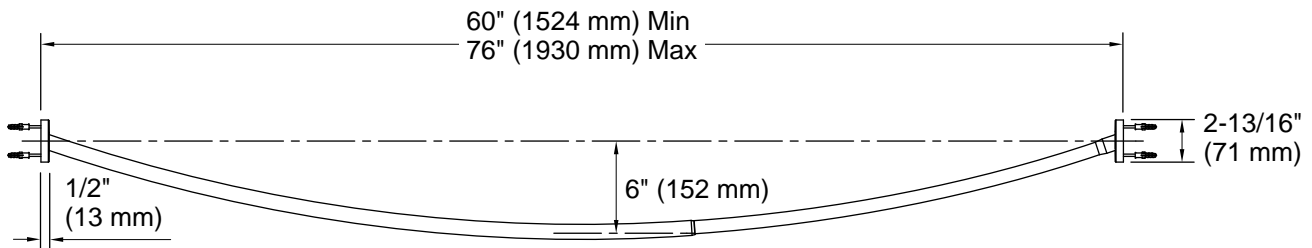

Technical Information

All product dimensions are nominal.

Material: Stainless Steel

Notes

Install this product according to the installation guide.

CAUTION: Risk of personal injury. Do not install these products in any area where they are likely to be used inadvertently as a grab bar or support bar. These products are not designed or intended for use as a grab bar or support bar.