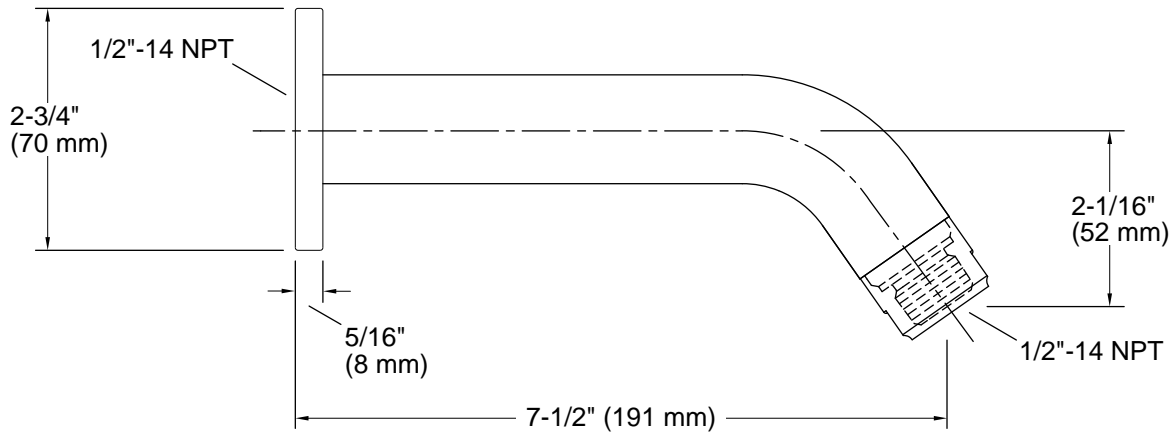

Technical Information

All product dimensions are nominal.

Notes

Install this product according to the installation guide.