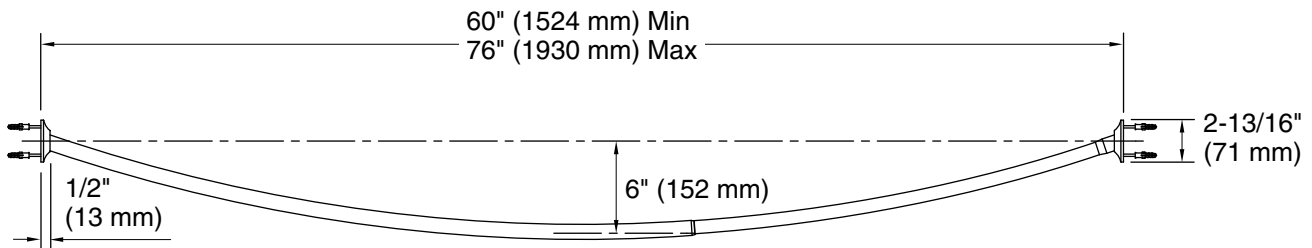

Technical Information

All product dimensions are nominal.

Material: Stainless Steel

Notes

Install this product according to the installation guide.

CAUTION: Risk of personal injury. Do not install these products in any area where they are likely to be used inadvertently as a grab bar or support bar. These products are not designed or intended for use as a grab bar or support bar.