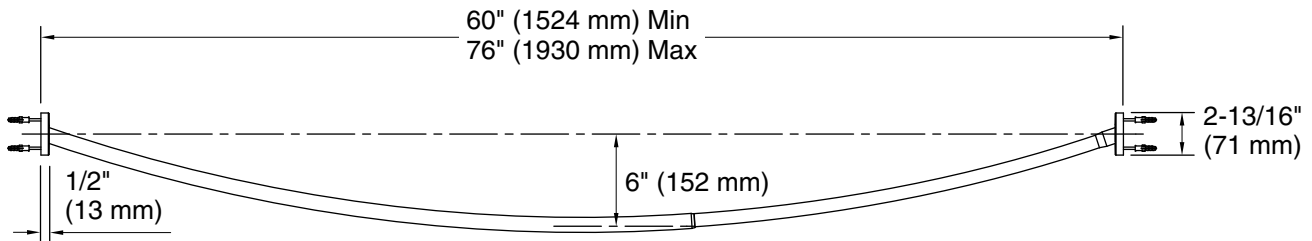

Technical Information

All product dimensions are nominal.

Material: Stainless Steel

Notes

Install this product according to the installation guide.

CAUTION: Risk of personal injury. Do not install these products in any area where they are likely to be used inadvertently as a grab bar or support bar. These products are not designed or intended for use as a grab bar or support bar.