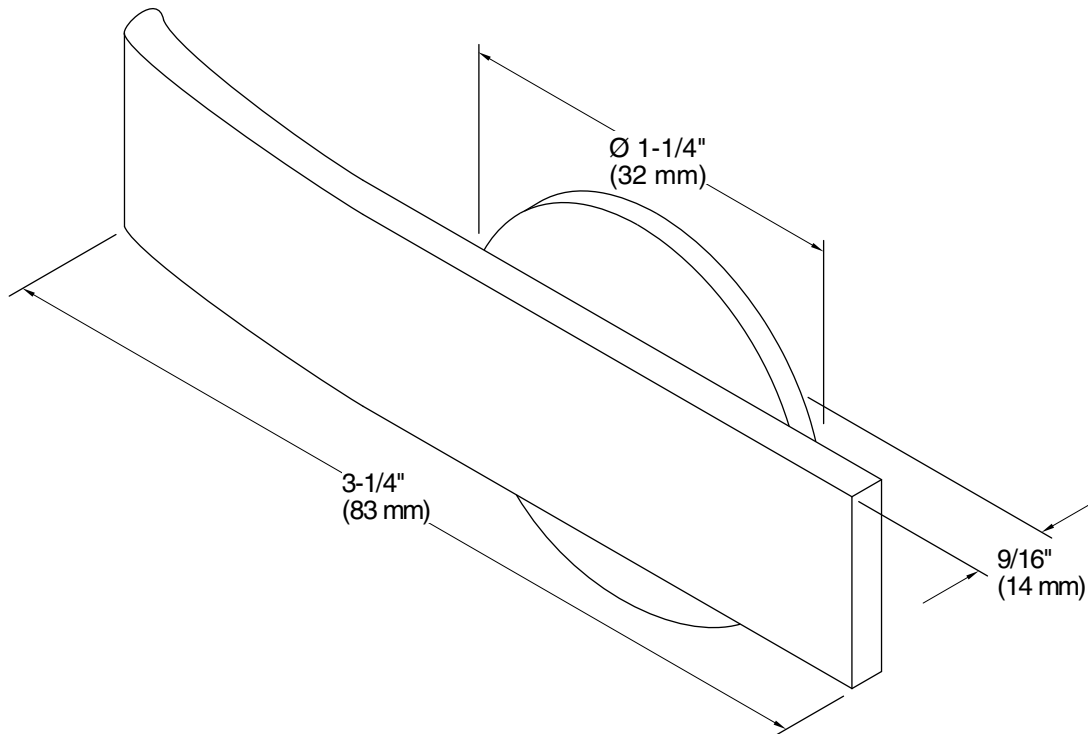

Technical Information

All product dimensions are nominal.

Material: Metal

Notes

ADA, OBC, CSA B651 compliant when installed to the specific requirements of these regulations.